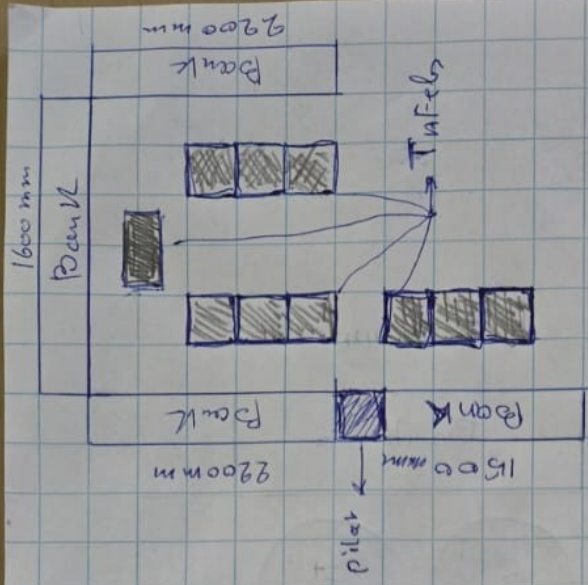

- 1 x 1500mm
- 1 x 1600mm
- 2 x 2200mm

Tafel Losven
elkcaer