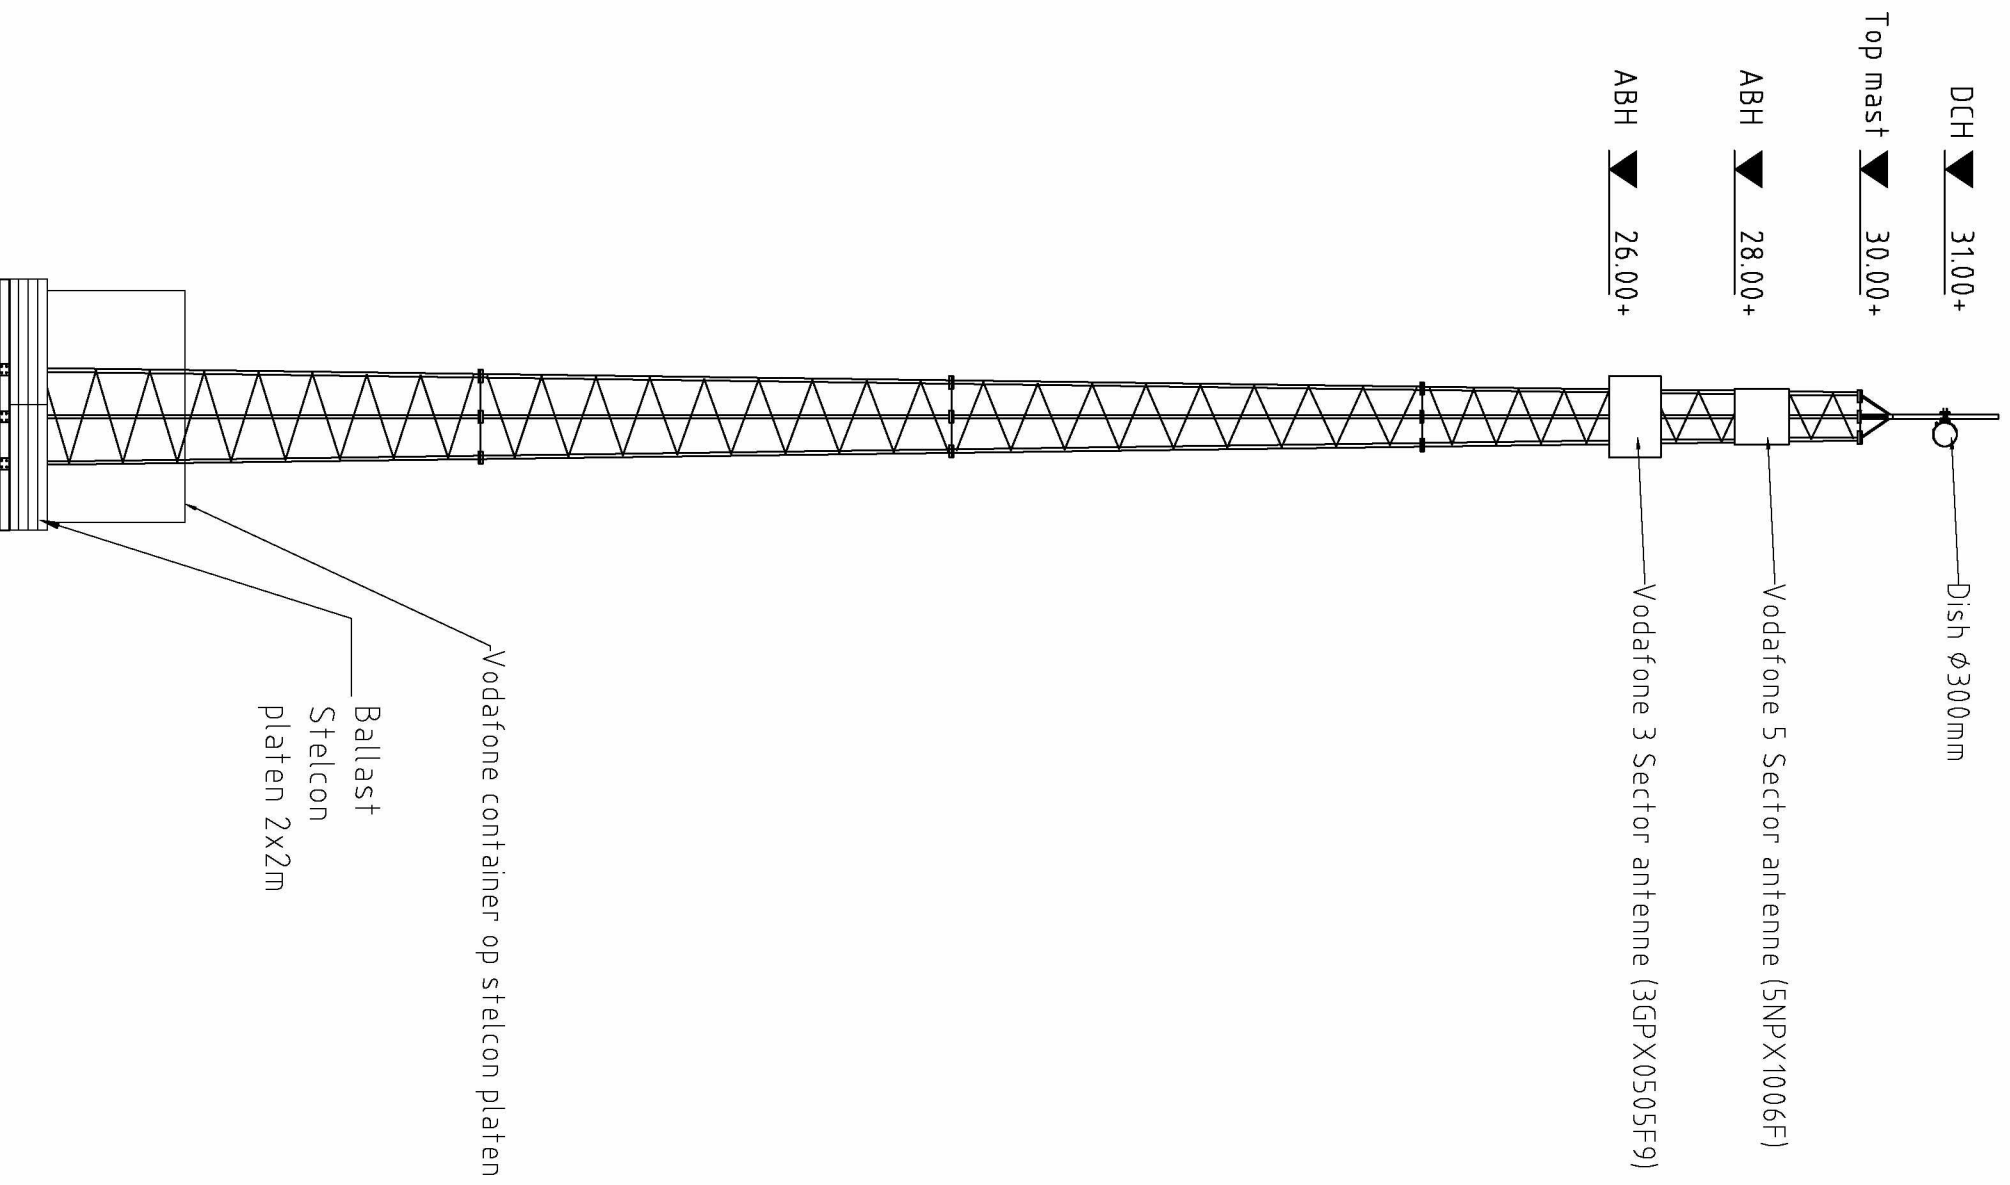

title: Tijdelijke opstelling Marathon Amsterdam

date	06-09-2016	name	EA	scale:	1:150 1:50	location ID:	-
drawn by:	-	checked by:	-	approved by:	-	order nr.:	-
Material:	-	Finish:	-	sheet nr.:	20160906-1		1/2

	Site address:	-	
		Amsterdam	
TripleA Networks Spineerij 15 7122 MR Aalten tel: +31 (0)543 47 47 18 E-Mail: info@tripleanetworks.nl			

title: Tijdelijke opstelling Marathon Amsterdam

date	06-09-2016	name	EA	scale:	1:150 1:50	location ID:	-
drawn by:	-	checked by:	-	approved by:	-	order nr.:	-
approved by:	-	Material:	-	Finish:	-	drawing nr.:	20160906-2
sheet nr.:	2/2	Material:	-	Finish:	-	sheet nr.:	2/2