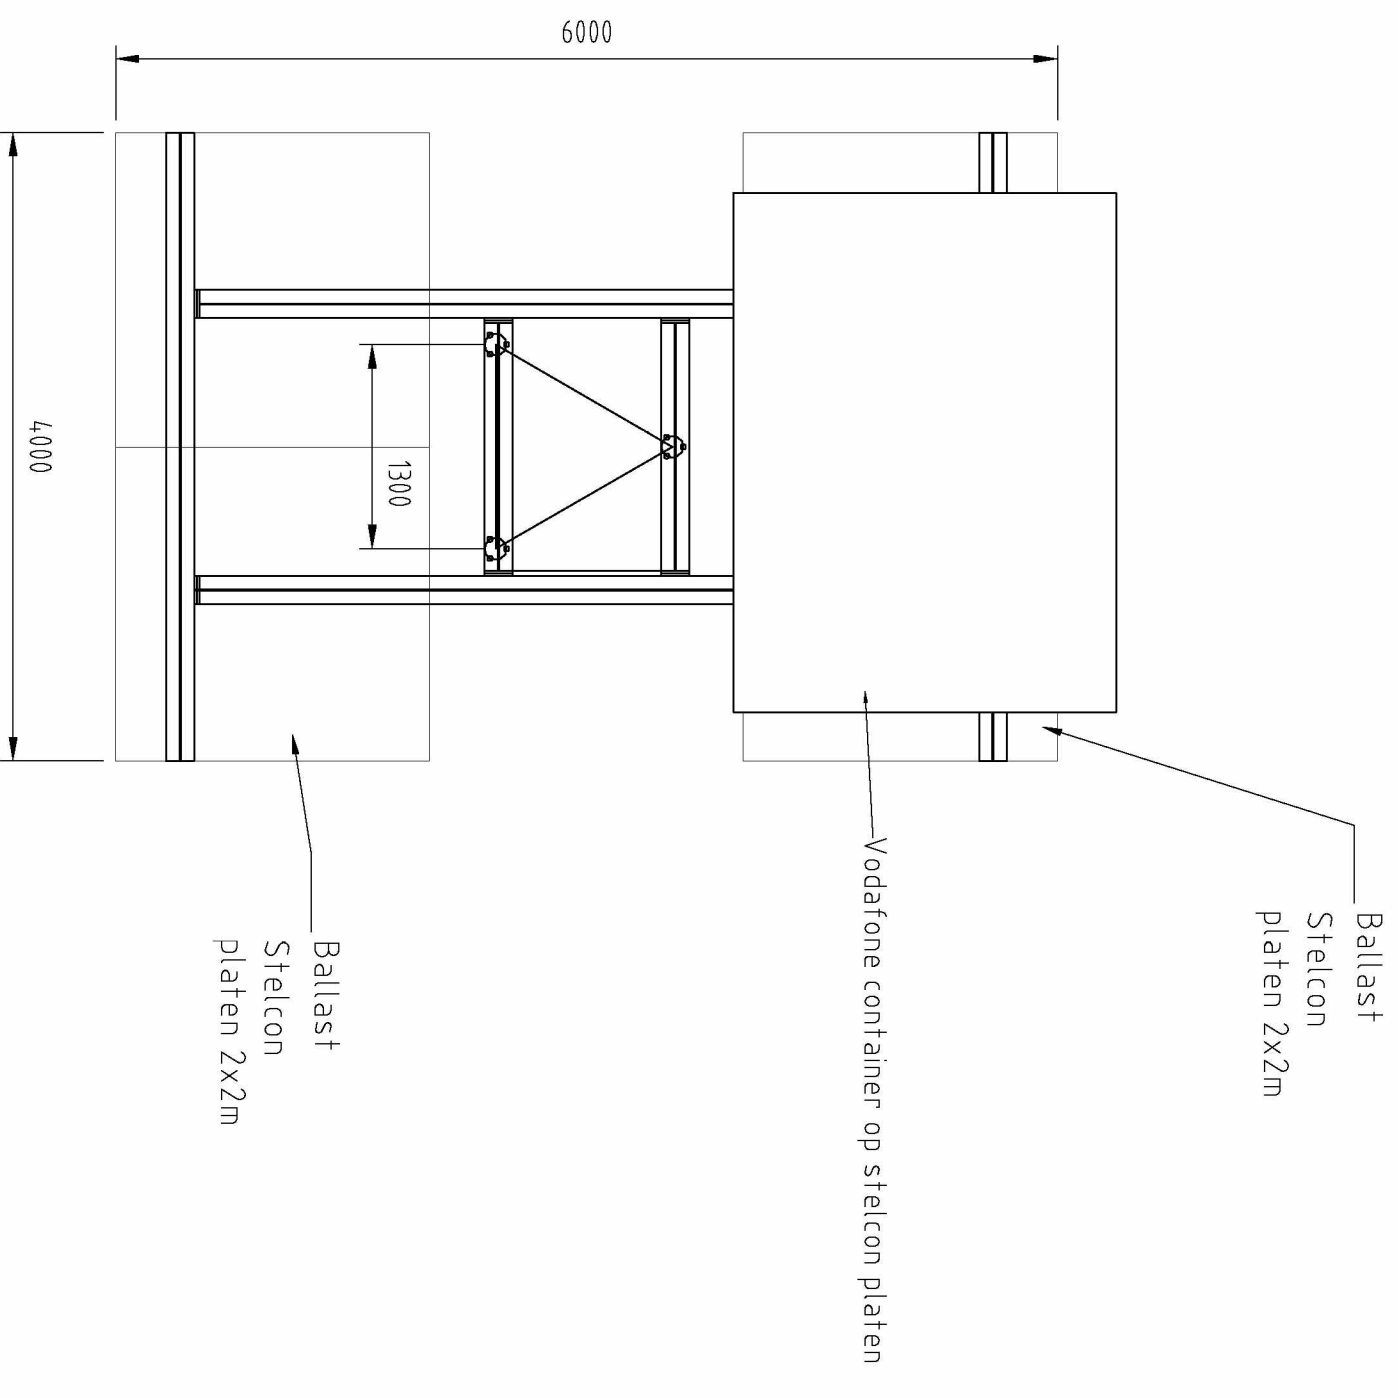

title: Tijdelijke opstelling Marathon Amsterdam

date	06-09-2016	name	EA	scale:	1:150 1:50	location ID:	-
drawn by:	-	checked by:	-	approved by:	-	order nr.:	-
Material:	-	Finish:	-	sheet nr.:	20160906-1		1/2

	Site address:	-	
		Amsterdam	
TripleA Networks Spineerij 15 7122 MR Aalten tel: +31 (0)543 47 47 18 E-Mail: info@tripleanetworks.nl			

title: Tijdelijke opstelling Marathon Amsterdam

date	06-09-2016	name	EA	scale:	1:150 1:50	location ID:	-
drawn by:	-	checked by:	-	approved by:	-	order nr.:	-
approved by:	-	Material:	-	Finish:	-	drawing nr.:	20160906-2
sheet nr.:	2/2	Material:	-	Finish:	-	sheet nr.:	2/2