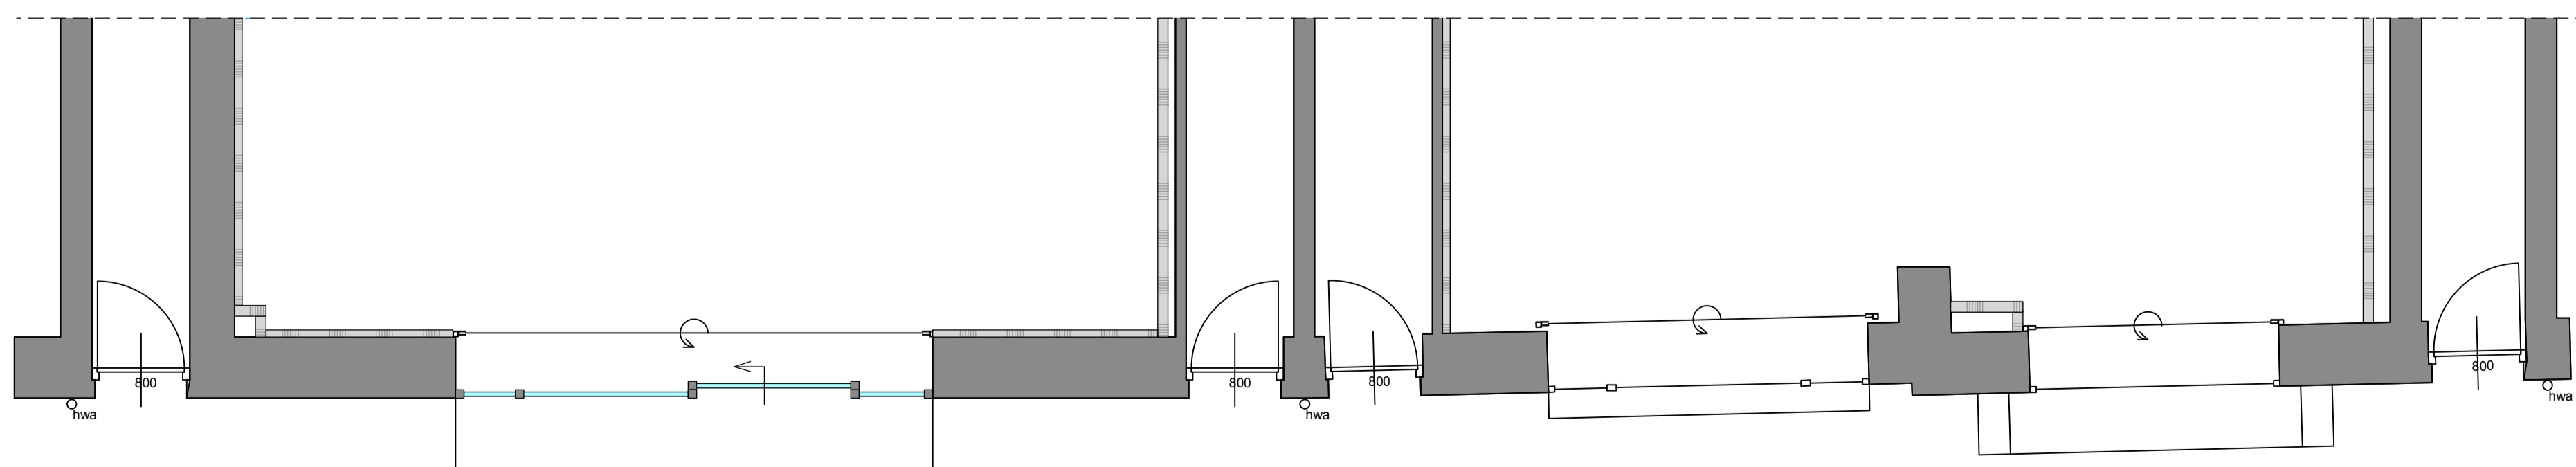

NIUWE VOORGEVEL MET NIEUW GEPLAATSTE ALUMINIUM KOZIJNEN

PLATTEGROND