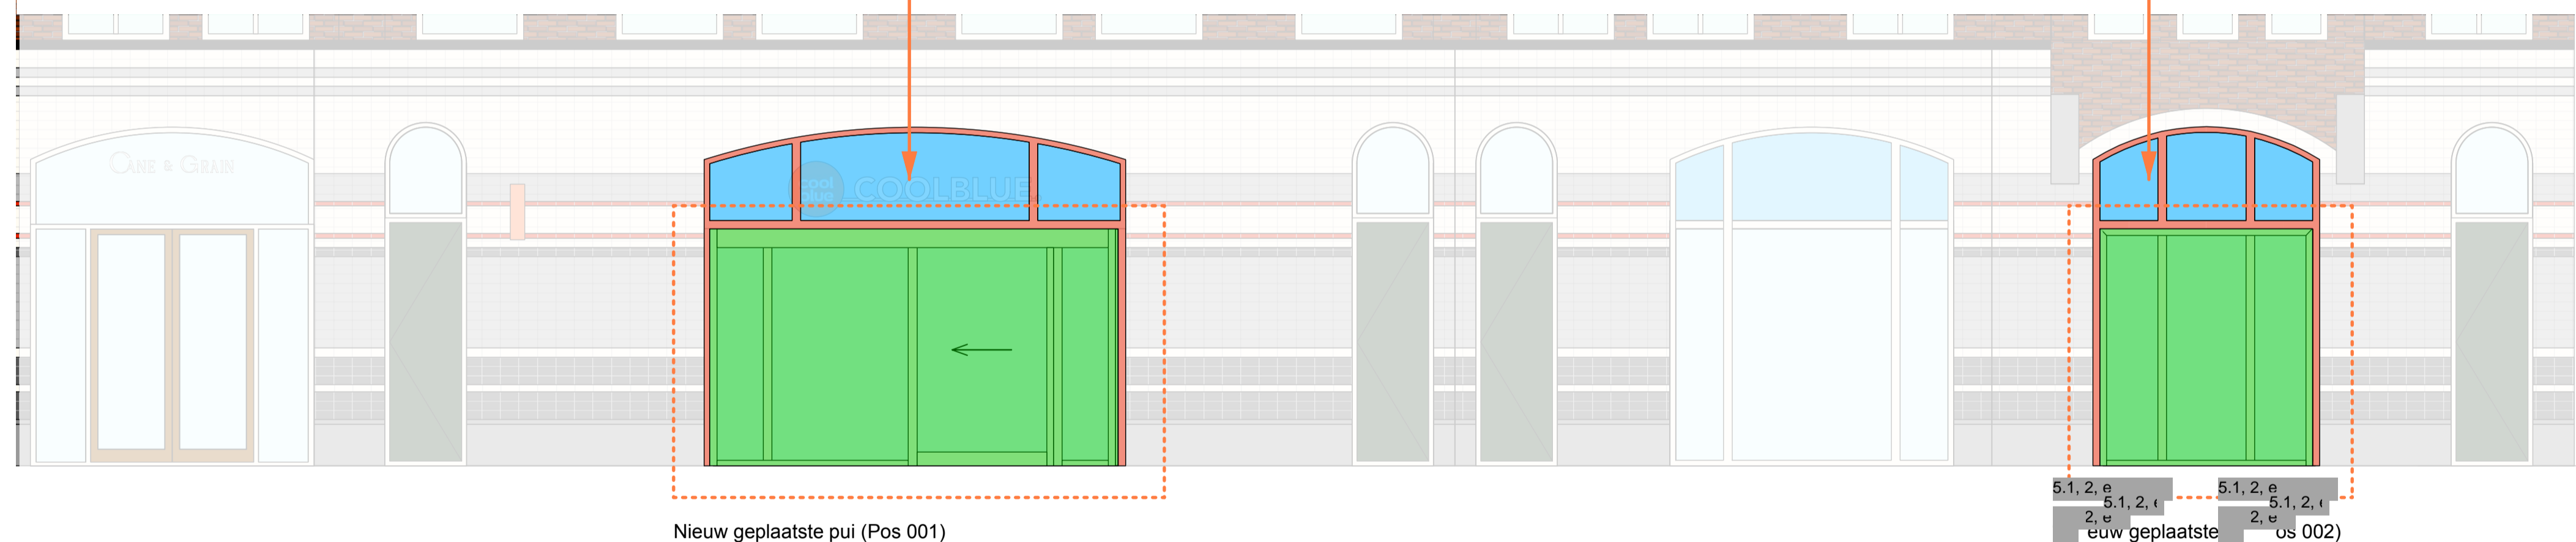

Pos 001

Pos 002

1 FOTO BESTAANDE KOZIJNEN

- Bestaand stalen kozijnen (in rood aangegeven) zijn gehandhaafd
- Bestaand aluminium kozijnen (in groen aangegeven) zijn vervangen
- Bestaand ramen (in blauw aangegeven) bestickering vorige huurder verwijderd, glas weer in zicht

2 LEGENDA

cool blue Client: Coolblue b.v. Weena 664 3012 CN Rotterdam

Project: Coolblue Amsterdam West Bilderdijkstraat 91 1053 KM Amsterdam

Designer: S.1, 2, e
Draftsman: S.1, 2, e
Scale: 1:50
Paper size: A1
Date: 2024-09-05

Issue	Revisions
A: 2024-10-10	
B: -	
C: -	
D: -	
E: -	
F: -	
G: -	
H: -	
J: -	
K: -	

Project no. D2023106
Sheet no. CB3C
92%CD SET

DESARC
Oude Kruis 72, 8911 LL, Arnhem
0541 464444, 0541 464444, Arnhem
S.1, 2, e
DESARC
WWW.DESARC.NL

NIUWE VOORGEVEL MET NIEUW GEPLAATSTE ALUMINIUM KOZIJNEN