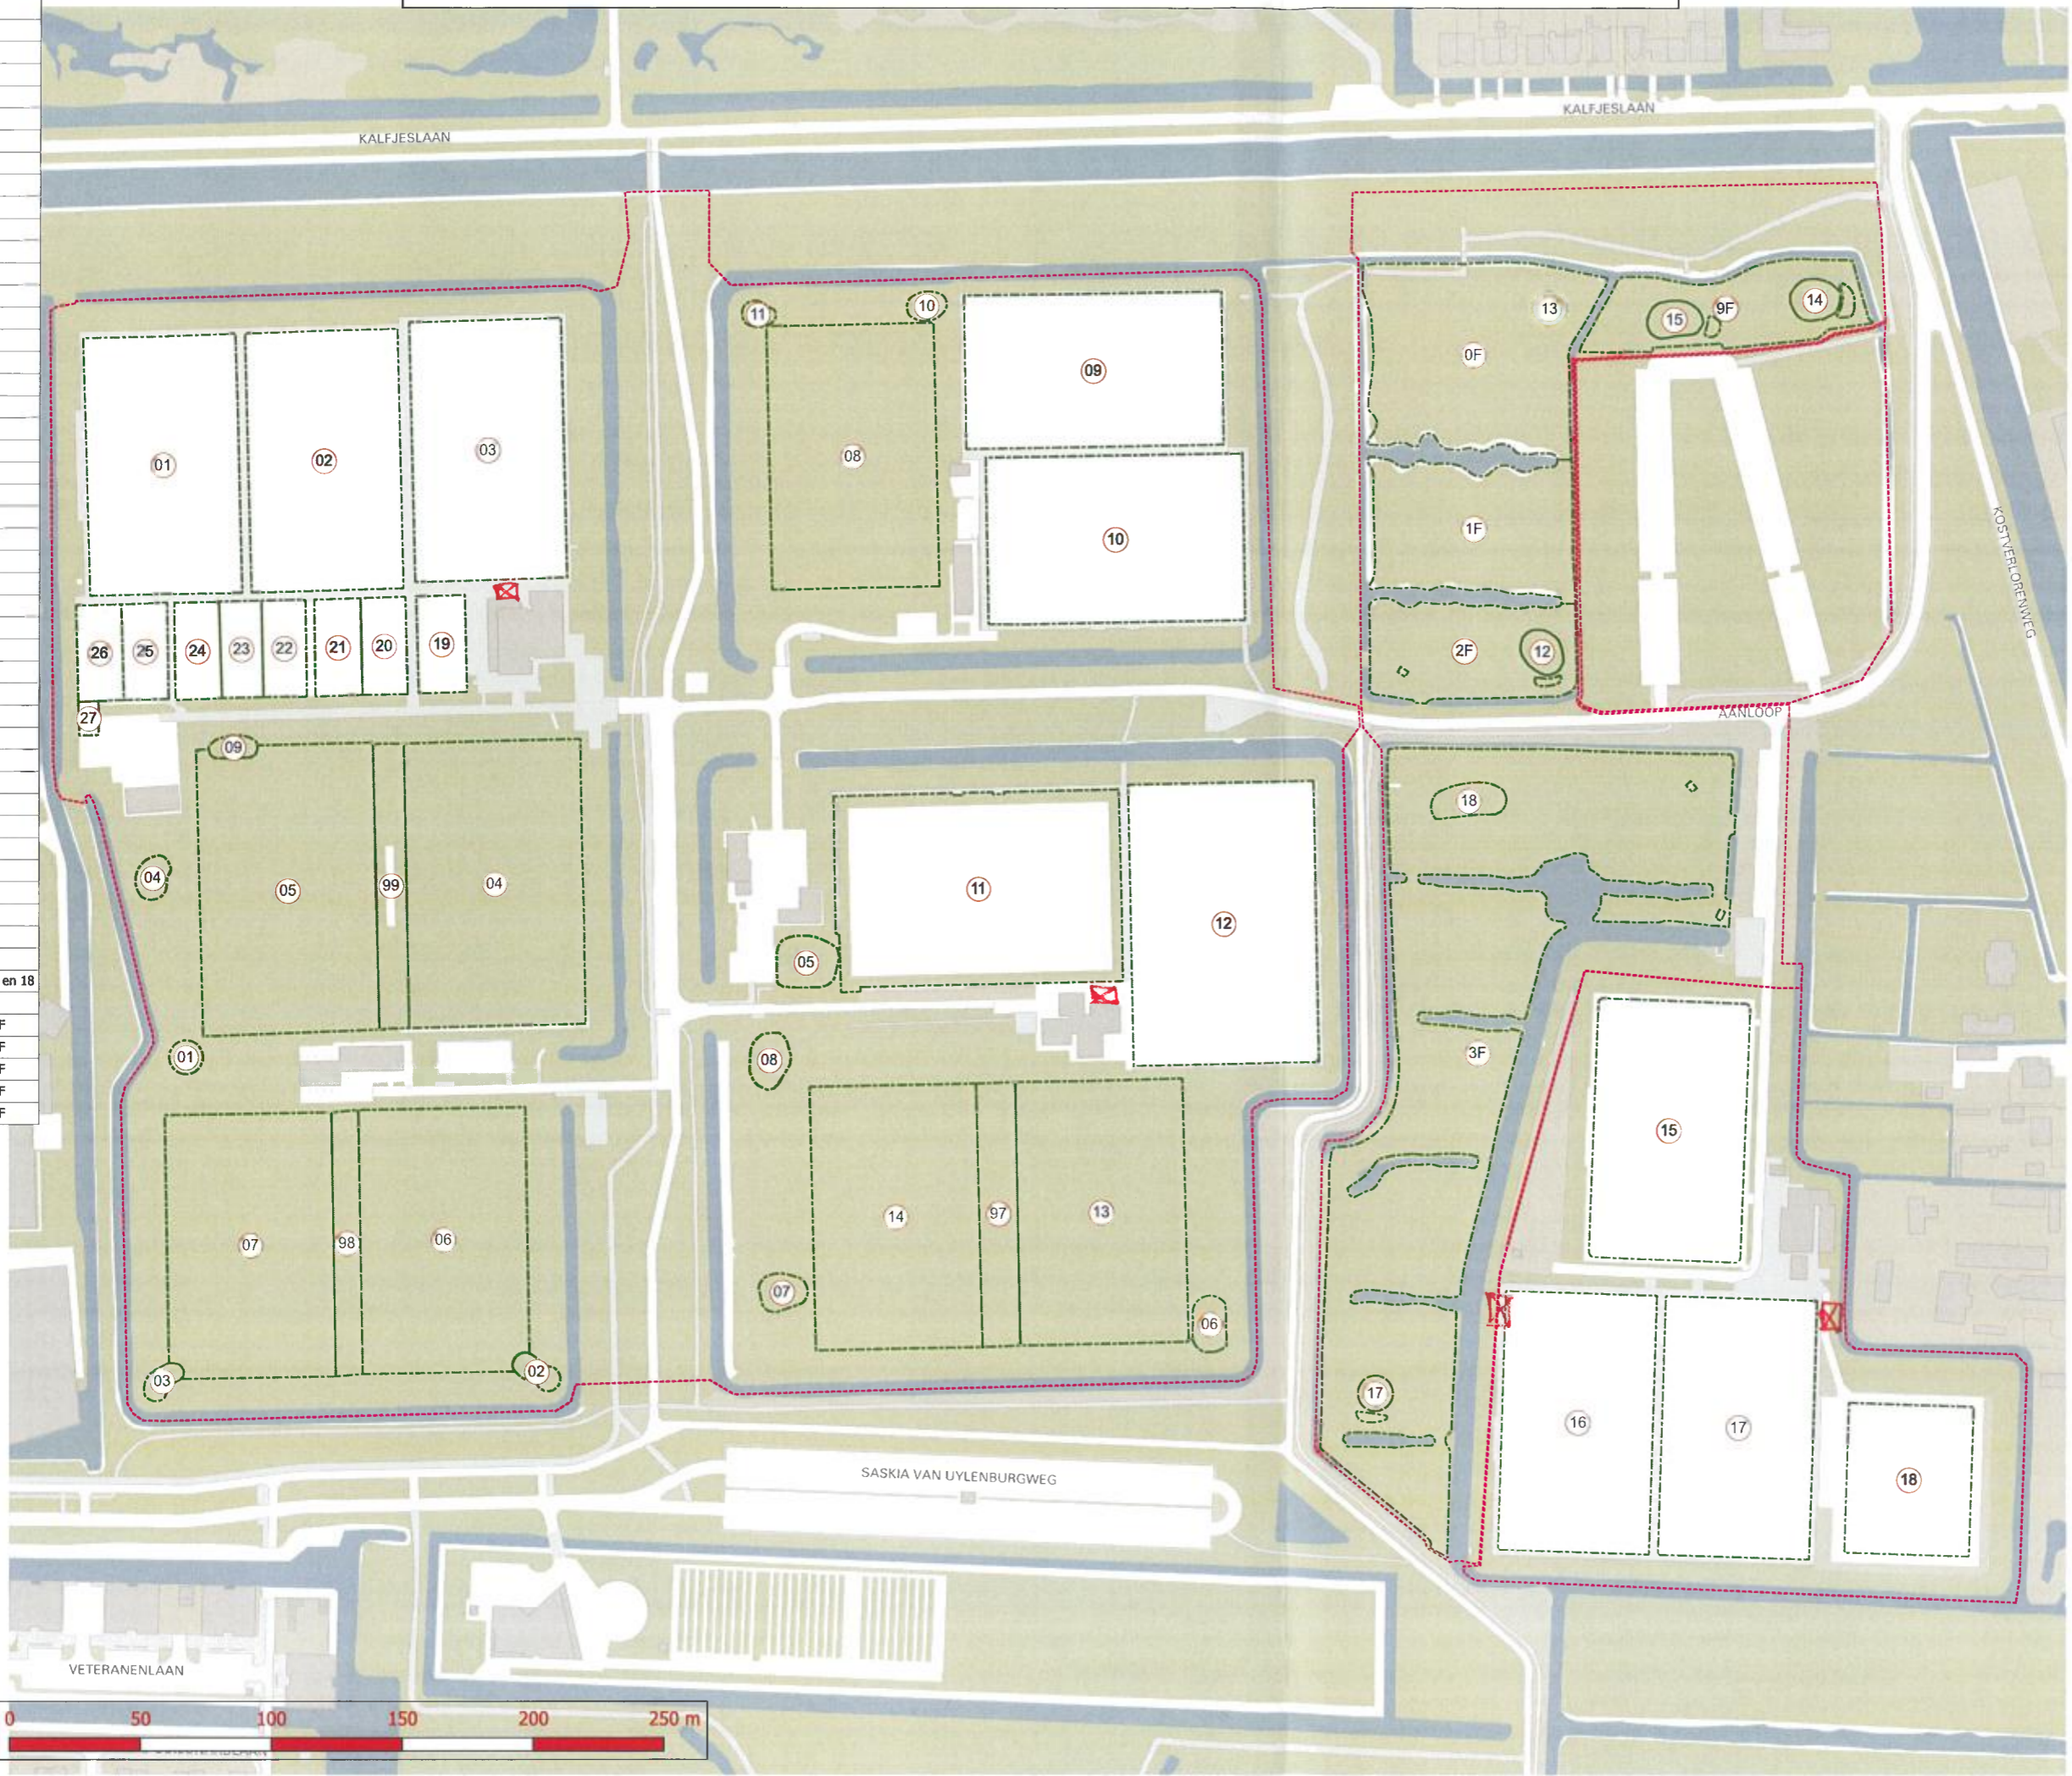

Sportpark 't Loopveld

- SPZ-LOO-01
- SPZ-LOO-02
- SPZ-LOO-03
- SPZ-LOO-04
- SPZ-LOO-05
- SPZ-LOO-06
- SPZ-LOO-07
- SPZ-LOO-08
- SPZ-LOO-09
- SPZ-LOO-10
- SPZ-LOO-11
- SPZ-LOO-12
- SPZ-LOO-13
- SPZ-LOO-14
- SPZ-LOO-15
- SPZ-LOO-16
- SPZ-LOO-17
- SPZ-LOO-18
- SPZ-LOO-19
- SPZ-LOO-20
- SPZ-LOO-21
- SPZ-LOO-22
- SPZ-LOO-23
- SPZ-LOO-24
- SPZ-LOO-25
- SPZ-LOO-26
- SPZ-LOO-27
- SPZ-LOO-97
- OO-98
- SPZ-LOO-99
- SPZ-LOO-GOLF-01
- SPZ-LOO-GOLF-02
- SPZ-LOO-GOLF-03
- SPZ-LOO-GOLF-04
- SPZ-LOO-GOLF-05
- SPZ-LOO-GOLF-06
- SPZ-LOO-GOLF-07
- SPZ-LOO-GOLF-08
- SPZ-LOO-GOLF-09
- SPZ-LOO-GOLF-10
- SPZ-LOO-GOLF-11
- SPZ-LOO-GOLF-12
- SPZ-LOO-GOLF-13
- SPZ-LOO-GOLF-14
- SPZ-LOO-GOLF-15
- SPZ-LOO-GOLF-16 en 18
- SPZ-LOO-GOLF-17
- SPZ-LOO-GOLF-19F
- SPZ-LOO-GOLF-20F
- SPZ-LOO-GOLF-21F
- SPZ-LOO-GOLF-22F
- SPZ-LOO-GOLF-23F

Legenda

-  Sportveld
-  Deelsportcomplex
-  Sportterrein
- default

 Voeding / Schakel

Tekenaar:	e.diederik
Schaal:	N.v.T
Papierformaat:	A2
Bron:	BGT
Datum:	15-06-2023

  **Gemeente Amsterdam**
 **Sport en Bos**