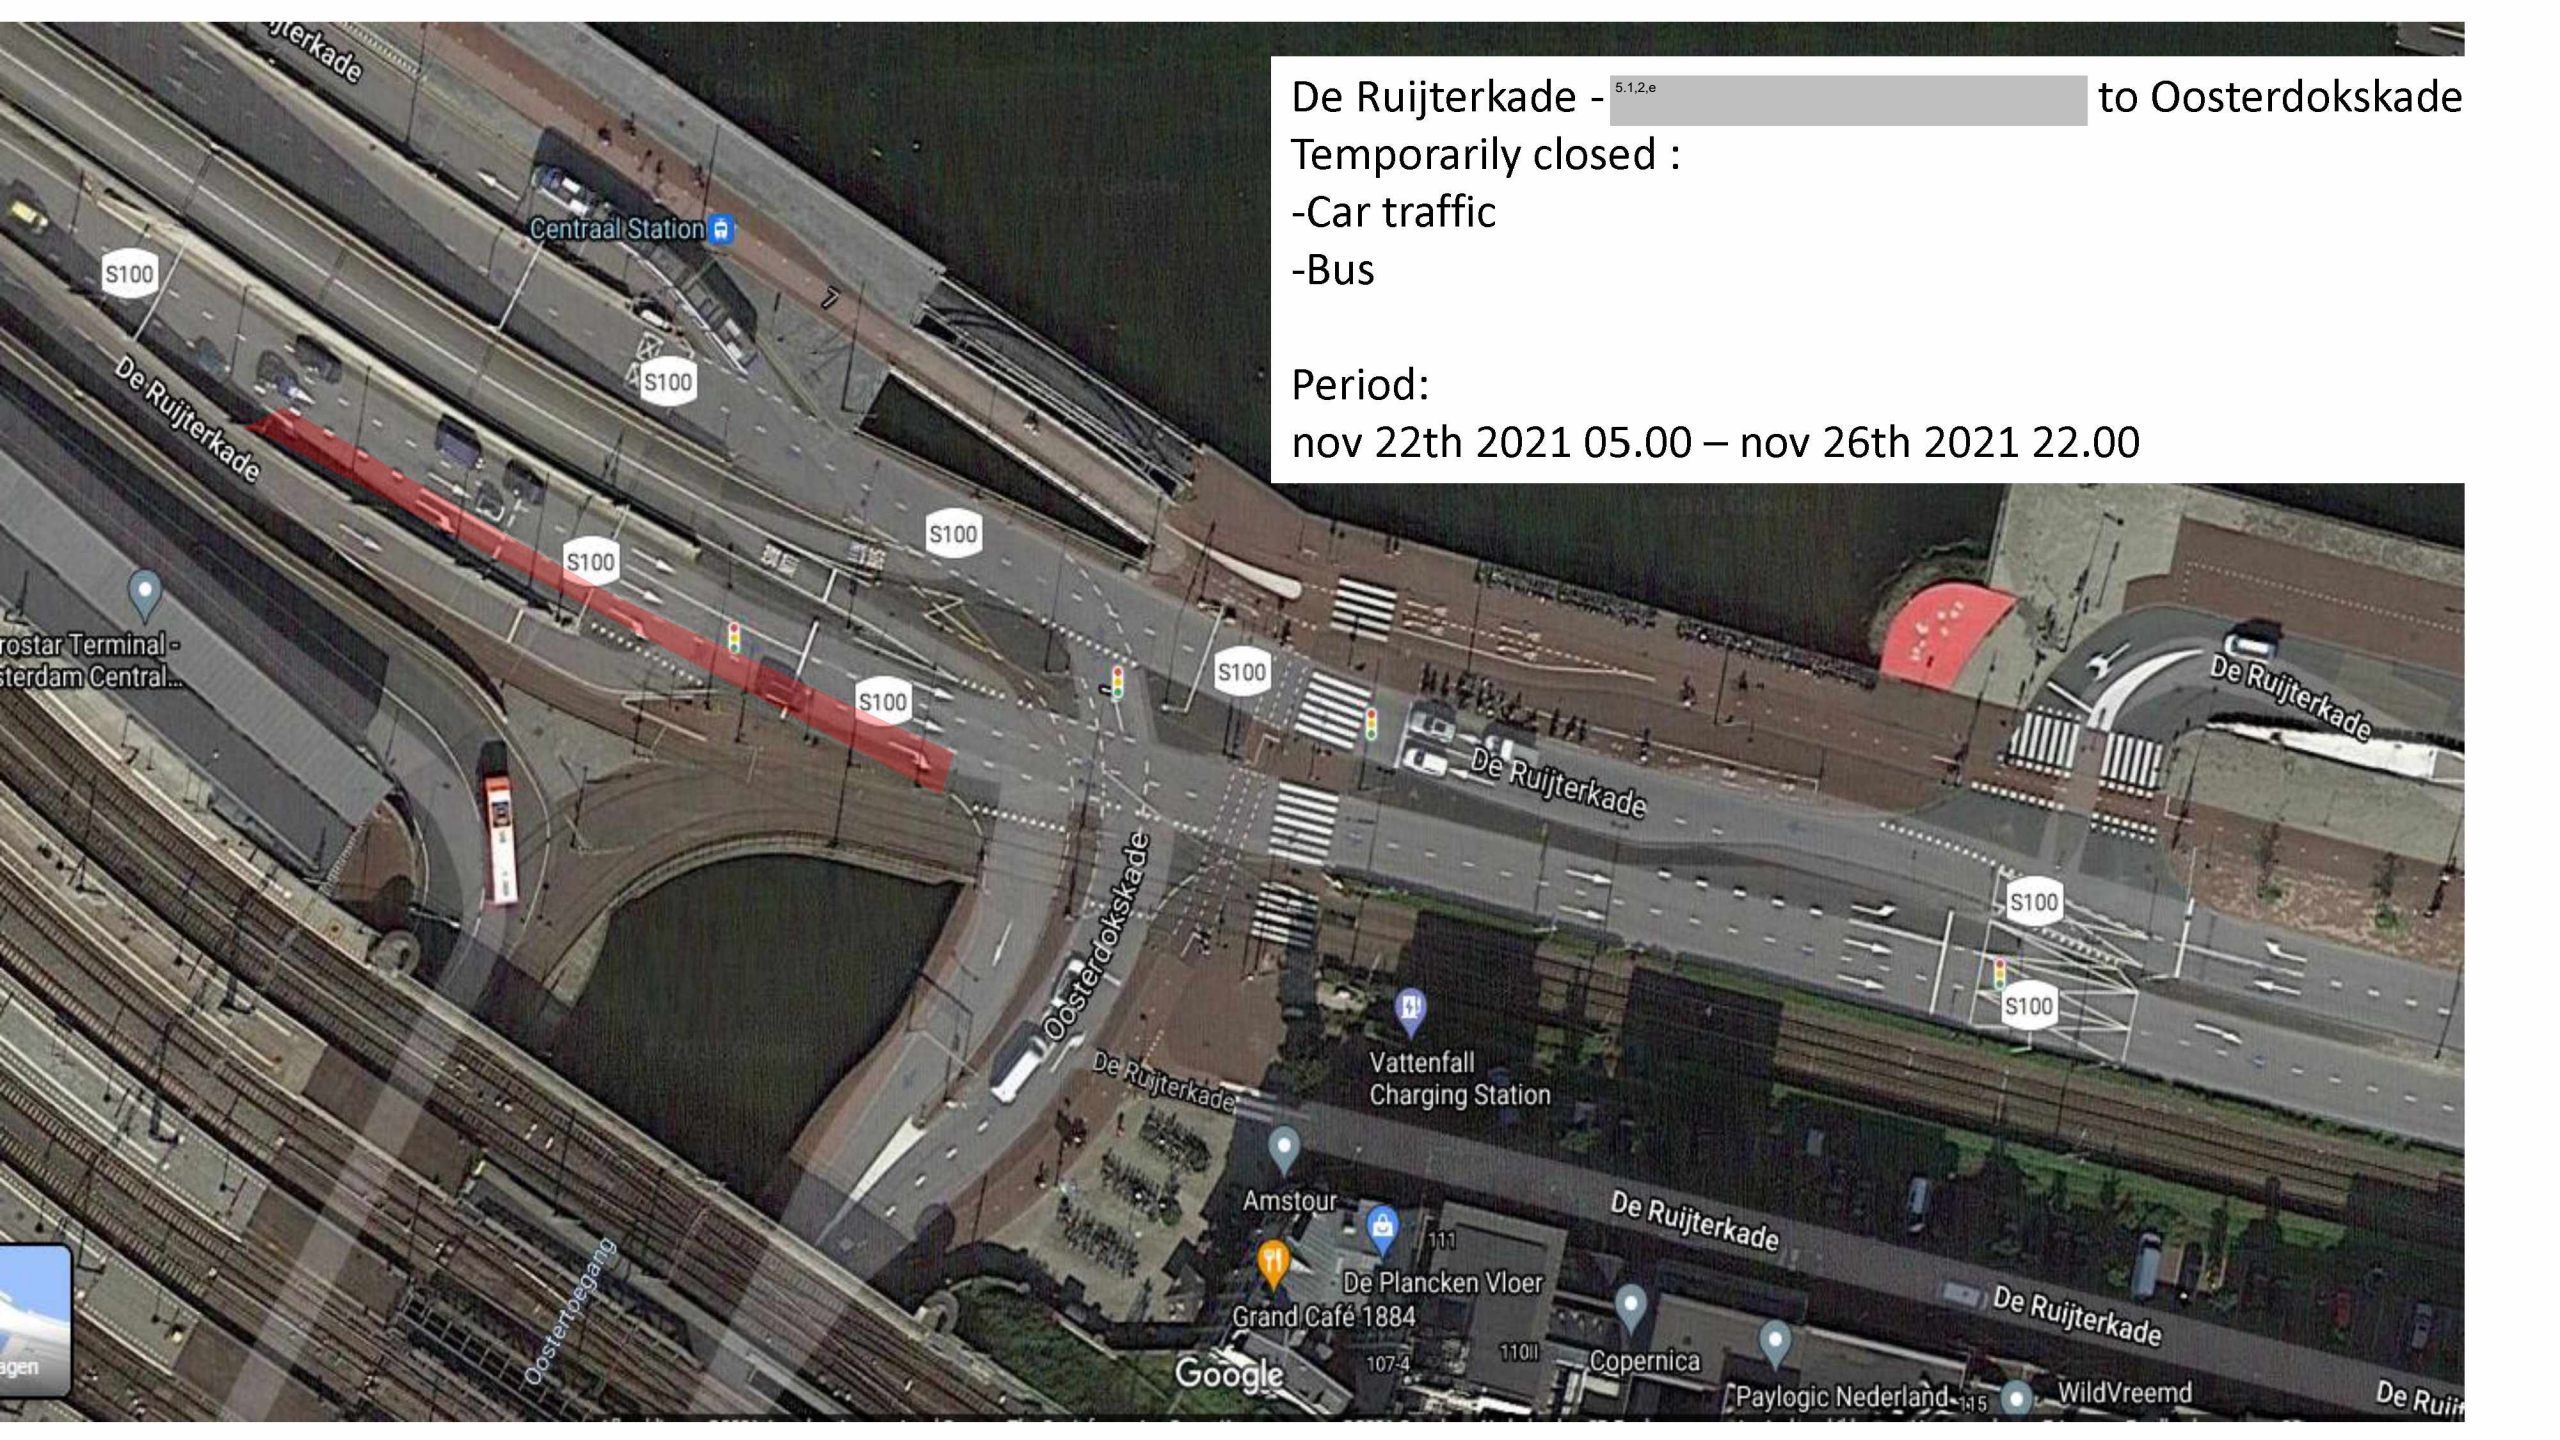

De Ruijterkade temporarily closed in both directions:

- Car traffic
- Bus

Oosterdokskade to de Ruijterkade- Piet Heintunnel tempo

- Car traffic
- Bus

Period:

nov 19th 2021 22.00 – nov 22th 2021 05.00
nov 26th 2021 22.00 – nov 29th 2021 05.00

De Ruijterkade - 5.1.2.e to Oosterdokskade

Temporarily closed :

-Car traffic

-Bus

Period:

nov 22th 2021 05.00 – nov 26th 2021 22.00