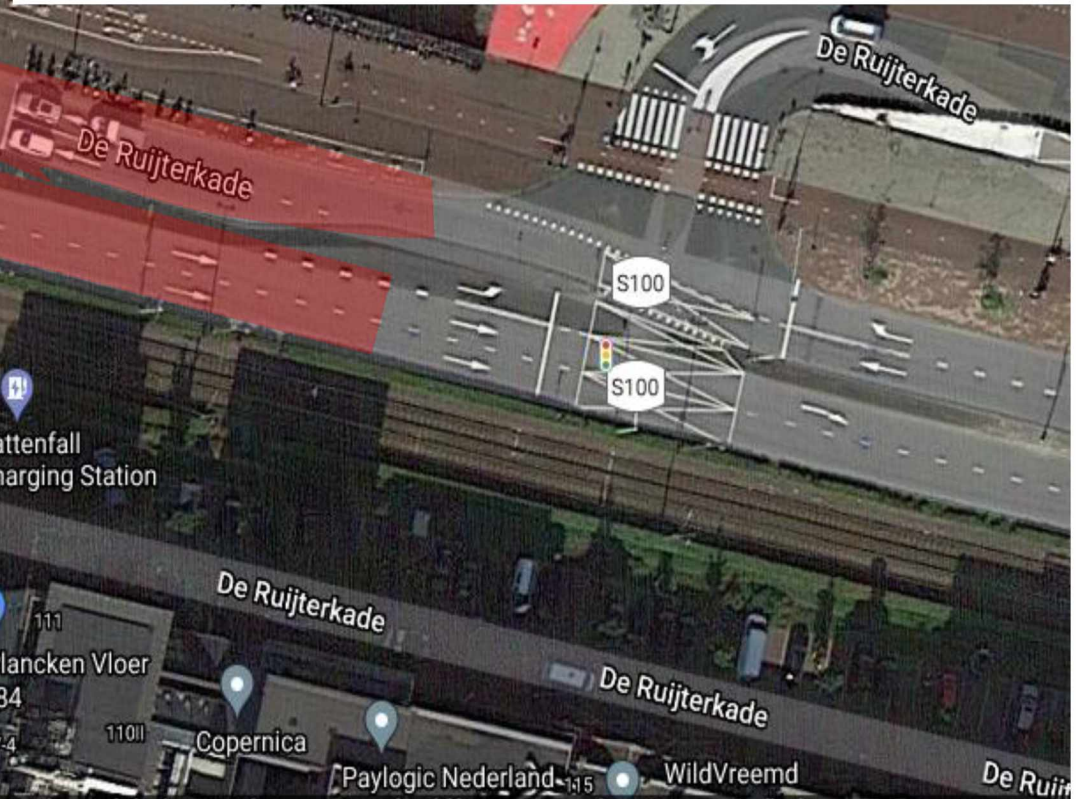

De Ruijterkade temporarily closed in both directions:

- Car traffic
- Bus

Oosterdokskade to de Ruijterkade- Piet Heintunnel tempo

- Car traffic
- Bus

Period:

nov 19th 2021 22.00 – nov 22th 2021 05.00
nov 26th 2021 22.00 – nov 29th 2021 05.00

De Ruijterkade - 5.1.2.e to Oosterdokskade

Temporarily closed :

-Car traffic

-Bus

Period:

nov 22th 2021 05.00 – nov 26th 2021 22.00