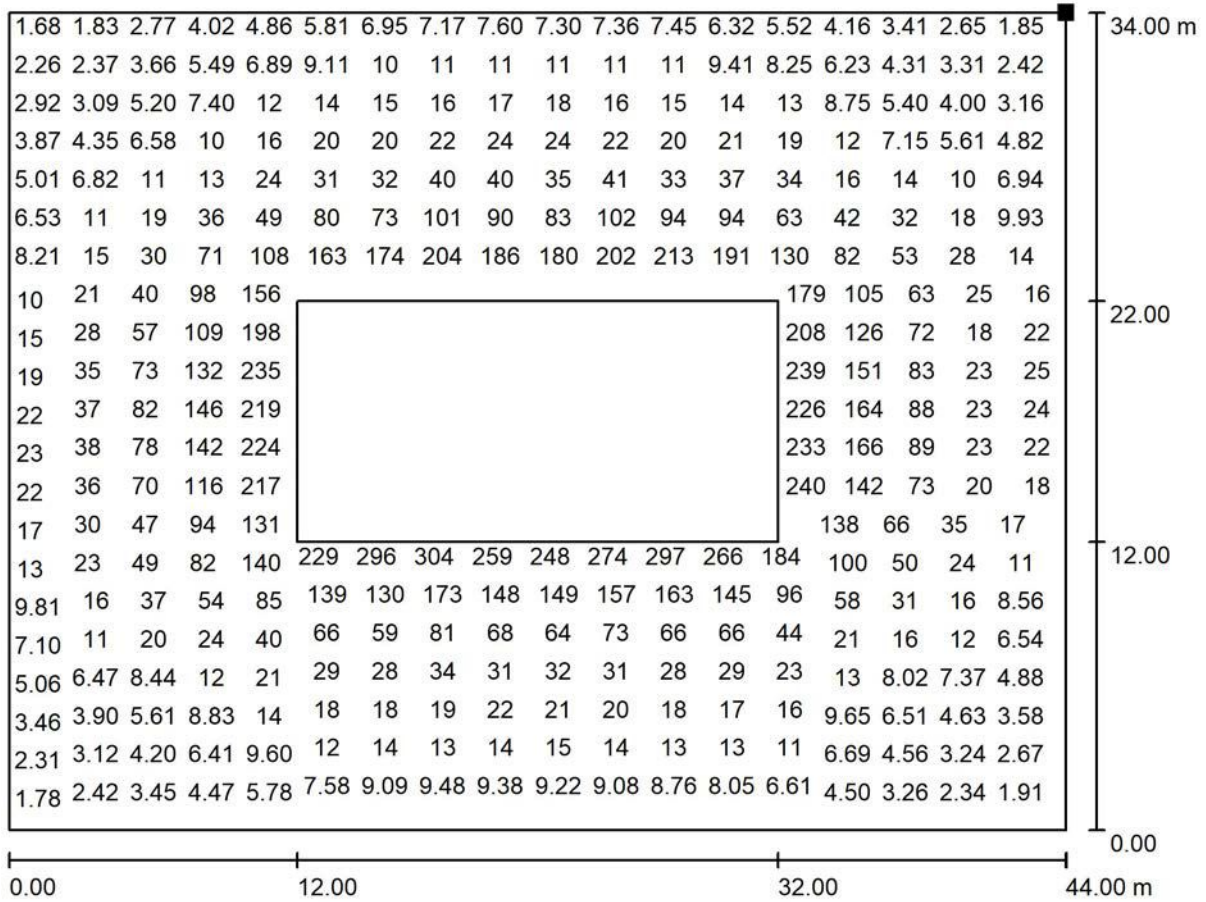

Values in Lux, Scale 1 : 315

Outdoor location:
Marked point:
(22.000m,17.000m,0.050m)

Grid:128x128Points

E_m [lx]	E_{min} [lx]	E_{max} [lx]	E_{min} / E_m	E_{min} / E_{max}
51	1.47	328	0.029	0.004

LEDNIX
www.lednix.com

Proyecto elaborado por 5.1, 2, e
Teléfono 5.1, 2, e
Fax
e-Mail 5.1, 2, e lednix.com

4x300W /Nuevo /Values outside padel court /Graph values (E)

Values in Lux, Scale 1 : 315

Outdoor location:
Marked point:
(22.000m,17.000m,0.050m)

Grid: 12 8x 128Puntos

E_m [lx]

51

E_{min} [lx]

1.47

E_{max} [lx]

328

E_{min} / E_m