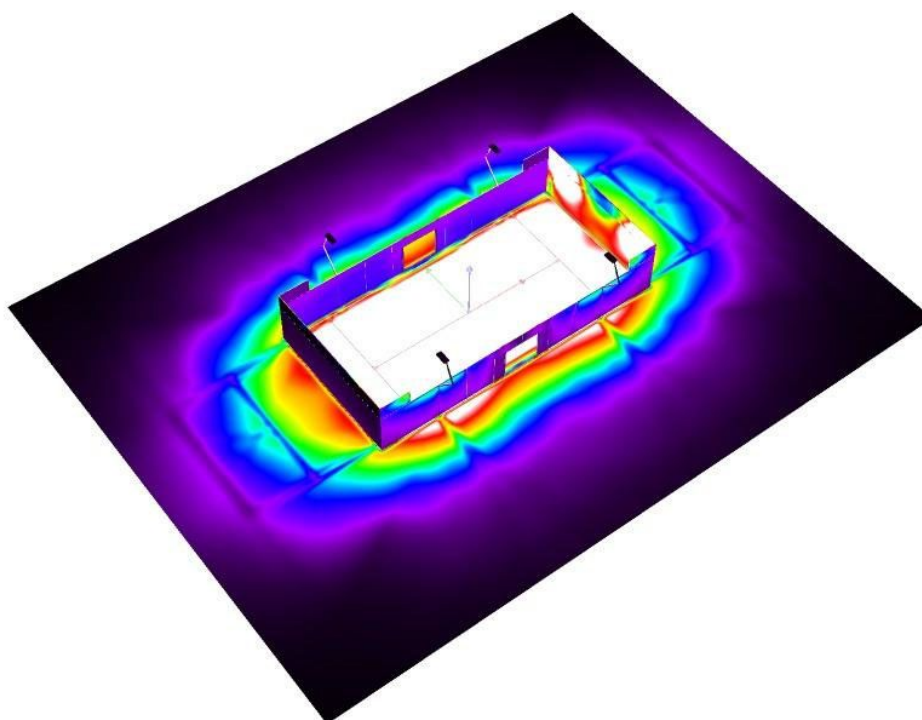

4x300W /Rendering false colors

lx