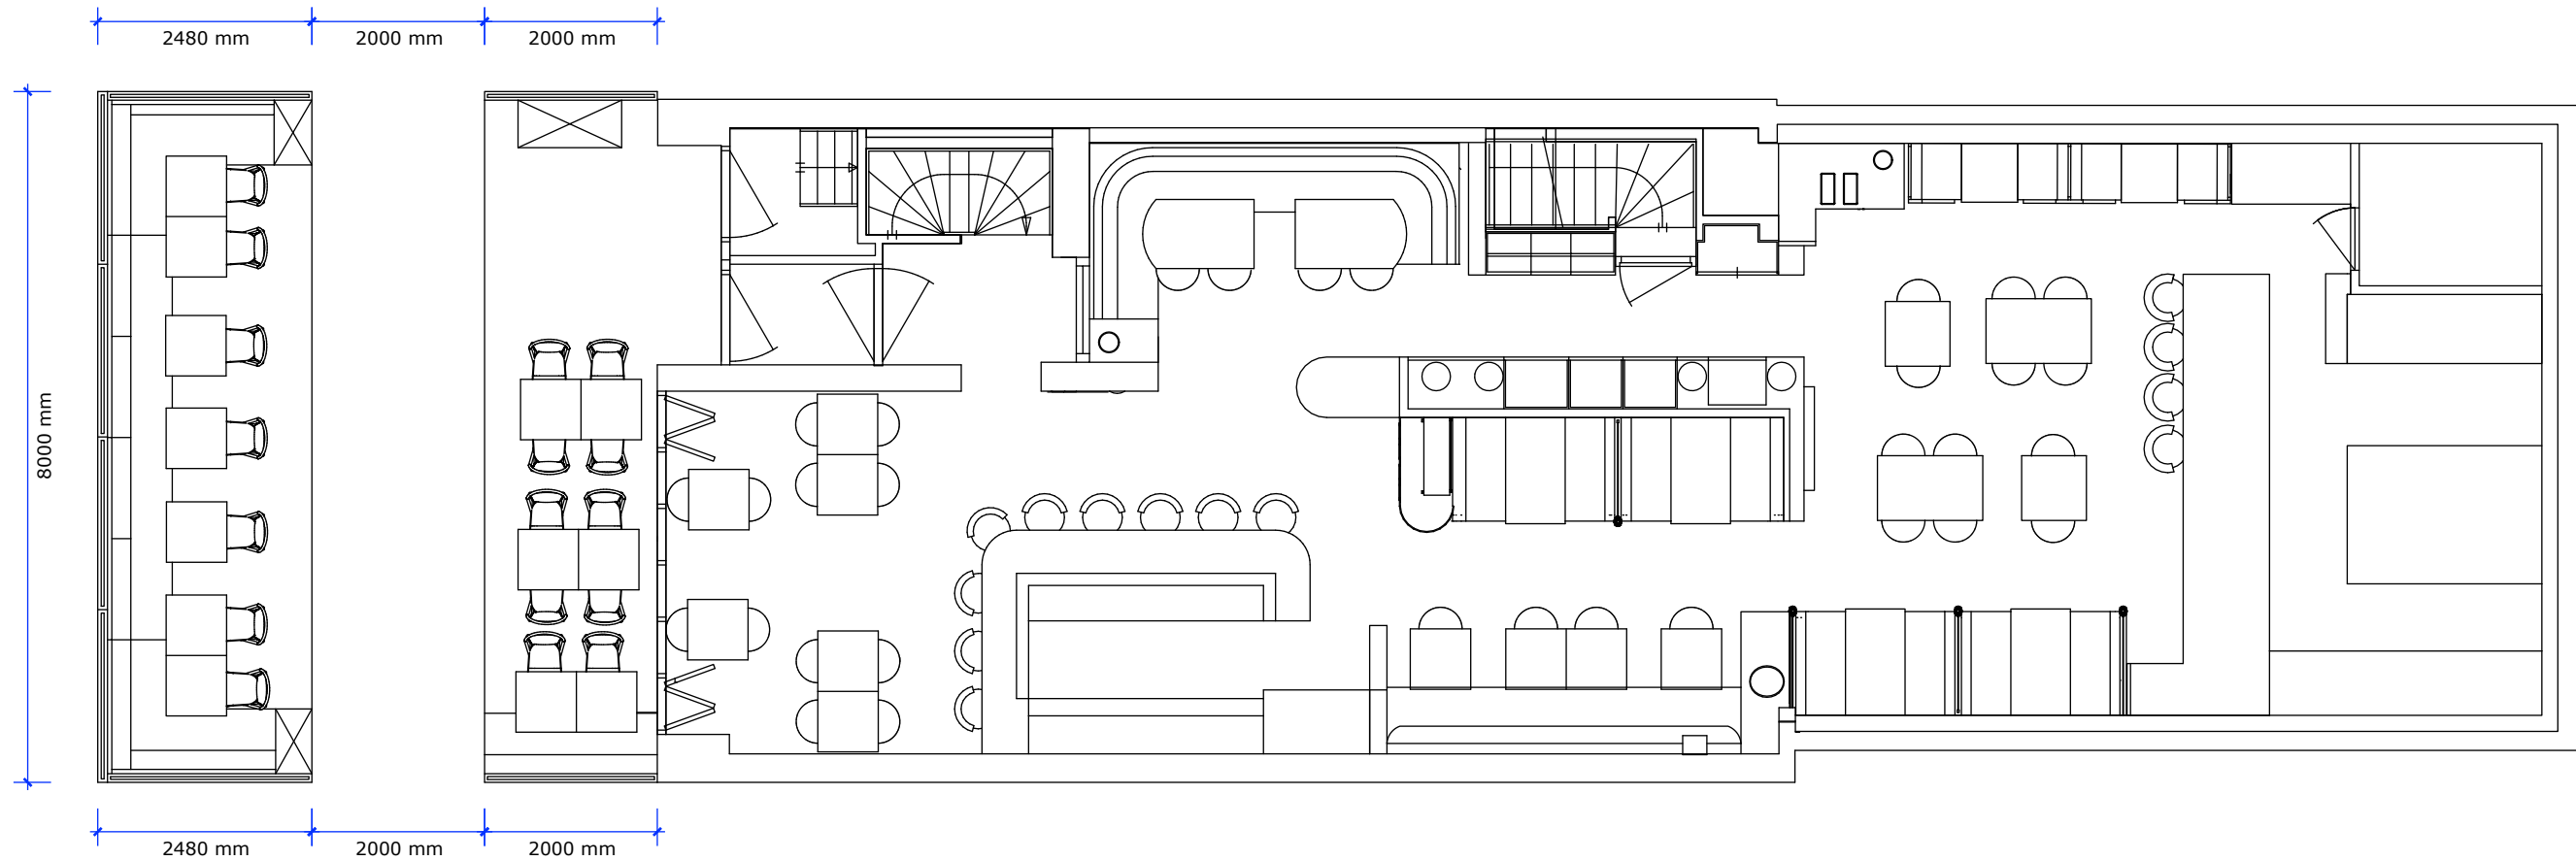

WILLIAMS - PLATTEGROND

28 PAX TERRAS

77 PAX BINNEN

INVEST⁷ERIOR

KEIZERSGRACHT 116
1015CW AMSTERDAM
THE NETHERLANDS
info@investerior.nl
+316 (0) 6 2202 9950

THIS IS A SKETCH DESIGN.
SIZES ARE APPROXIMATE AND INDICATIVE.
ALL MEASUREMENTS SHOULD BE CHECKED ON SITE PRIOR TO
CONSTRUCTION.

CLIENT
5.1, 2,e

PHASE
SCHETS PLATTEGROND

REVISION
01.00

PAGE SIZE
A3

SUBJECT
FLOORPLAN

DATE
July 3, 2024