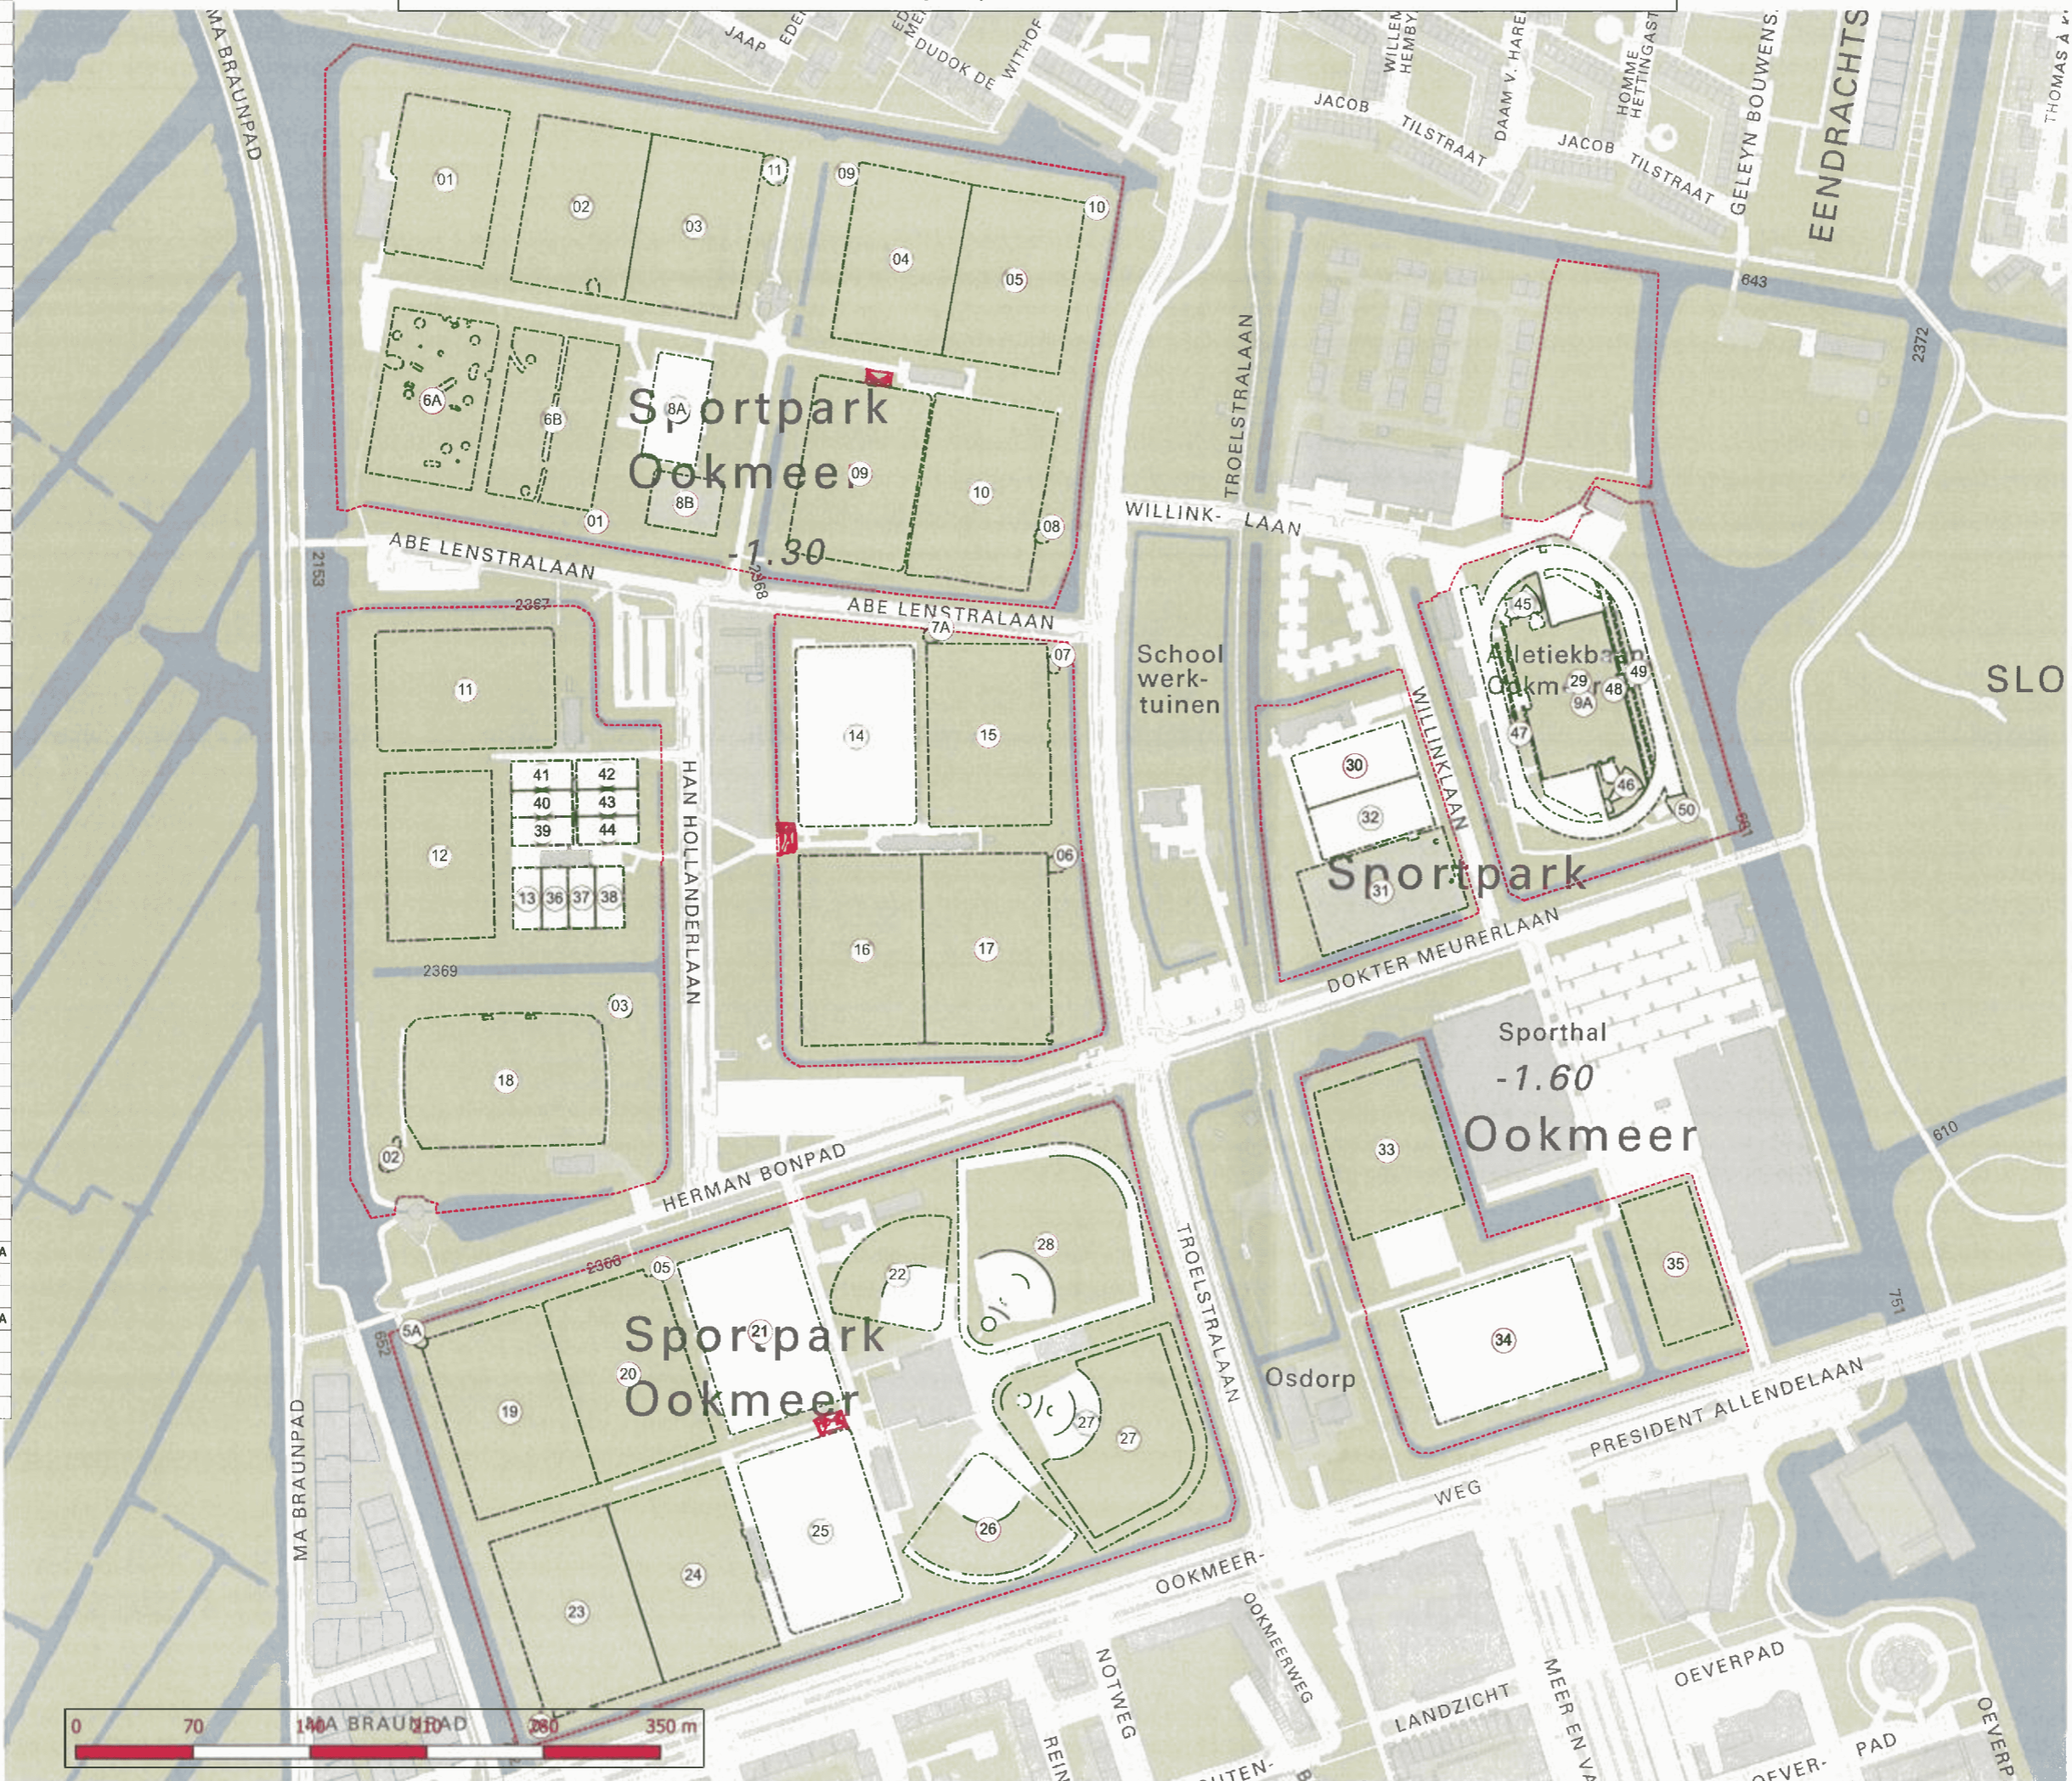

- SPW-00K-01
- SPW-00K-02
- SPW-00K-03
- SPW-00K-04
- SPW-00K-05
- SPW-00K-06A
- SPW-00K-06B
- SPW-00K-08A
- SPW-00K-08B
- SPW-00K-09
- SPW-00K-10
- SPW-00K-11
- SPW-00K-12
- SPW-00K-13
- SPW-00K-14
- SPW-00K-15
- SPW-00K-16
- SPW-00K-17
- SPW-00K-18
- SPW-00K-19
- SPW-00K-20
- SPW-00K-21
- SPW-00K-22
- SPW-00K-23
- SPW-00K-24
- SPW-00K-25
- SPW-00K-26
- SPW-00K-27
- OOK-28
- OOK-29
- SPW-00K-29A
- SPW-00K-30
- SPW-00K-31
- SPW-00K-32
- SPW-00K-33
- SPW-00K-34
- SPW-00K-35
- SPW-00K-36
- SPW-00K-37
- SPW-00K-38
- SPW-00K-39
- SPW-00K-40
- SPW-00K-41
- SPW-00K-42
- SPW-00K-43
- SPW-00K-44
- SPW-00K-45
- SPW-00K-46
- SPW-00K-47
- SPW-00K-48
- SPW-00K-49
- OOK-50
- OOK-GOLF-01
- SPW-00K-GOLF-02
- SPW-00K-GOLF-03
- SPW-00K-GOLF-04
- SPW-00K-GOLF-05
- SPW-00K-GOLF-05A
- SPW-00K-GOLF-06
- SPW-00K-GOLF-07
- SPW-00K-GOLF-07A
- SPW-00K-GOLF-08
- SPW-00K-GOLF-09
- SPW-00K-GOLF-10
- SPW-00K-GOLF-11

# Sportpark Ookmeer

**Legenda**

- Sportveld
- Deelsportcomplex
- Sportterrein
- default

VOEDING / SCHAKEL

Tekenaar:	e.diederik
Schaal:	N.v.T
Papierformaat:	A2
Bron:	BGT
Datum:	15-06-2023
	Gemeente Amsterdam Sport en Bos