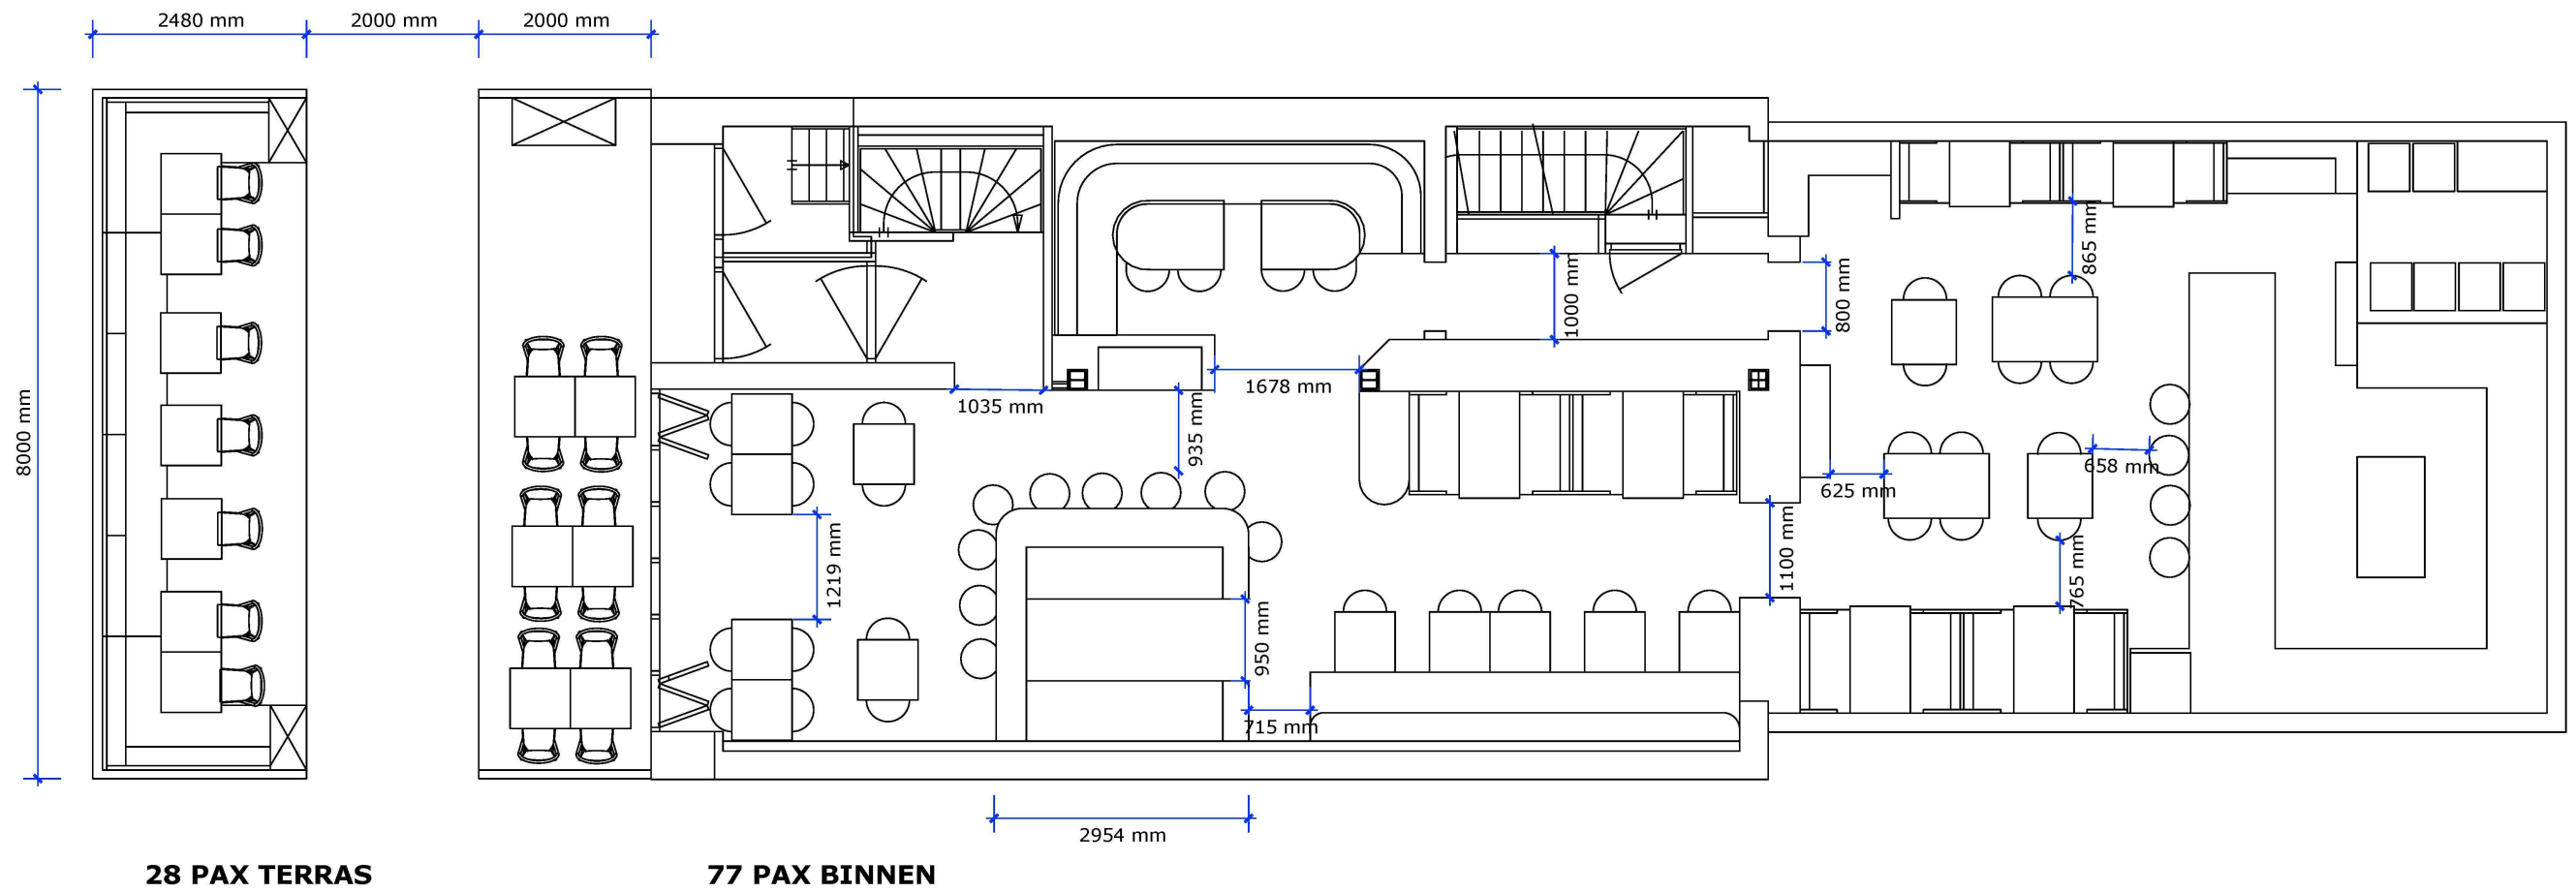

WILLIAMS - PLATTEGROND

INVEST^TERIOR

KEIZERSGRACHT 116
1015CW AMSTERDAM
THE NETHERLANDS
info@investerior.nl
+316 (0) 6 2202 9950

THIS IS A SKETCH DESIGN.
SIZES ARE APPROXIMATE AND INDICATIVE.
ALL MEASUREMENTS SHOULD BE CHECKED ON SITE PRIOR TO
CONSTRUCTION.

CLIENT
5.1, 2, e

PHASE
SCHETS PLATTEGROND

REVISION
01.00

PAGE SIZE
A3

SUBJECT
FLOORPLAN

DATE
June 4, 2024