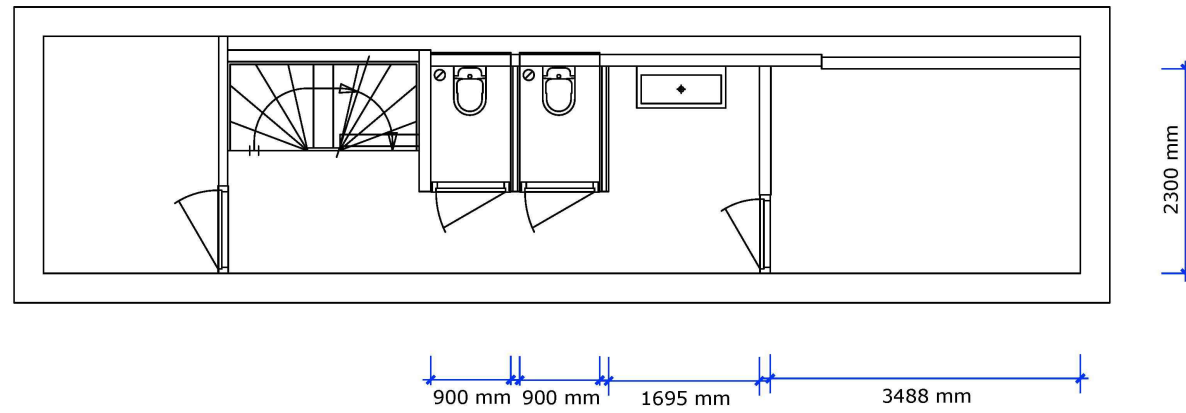

WILLIAMS - PLATTEGROND

INVEST<sup>T</sup>ERIOR

KEIZERSGRACHT 116  
1015CW AMSTERDAM  
THE NETHERLANDS  
info@investerior.nl  
+316 (0) 6 2202 9950

THIS IS A SKETCH DESIGN.  
SIZES ARE APPROXIMATE AND INDICATIVE.  
ALL MEASUREMENTS SHOULD BE CHECKED ON SITE PRIOR TO  
CONSTRUCTION.

CLIENT  
**5.1, 2, e**

PHASE  
SCHETS PLATTEGROND

REVISION  
01.00

PAGE SIZE  
A3

SUBJECT  
FLOORPLAN

DATE  
June 4, 2024