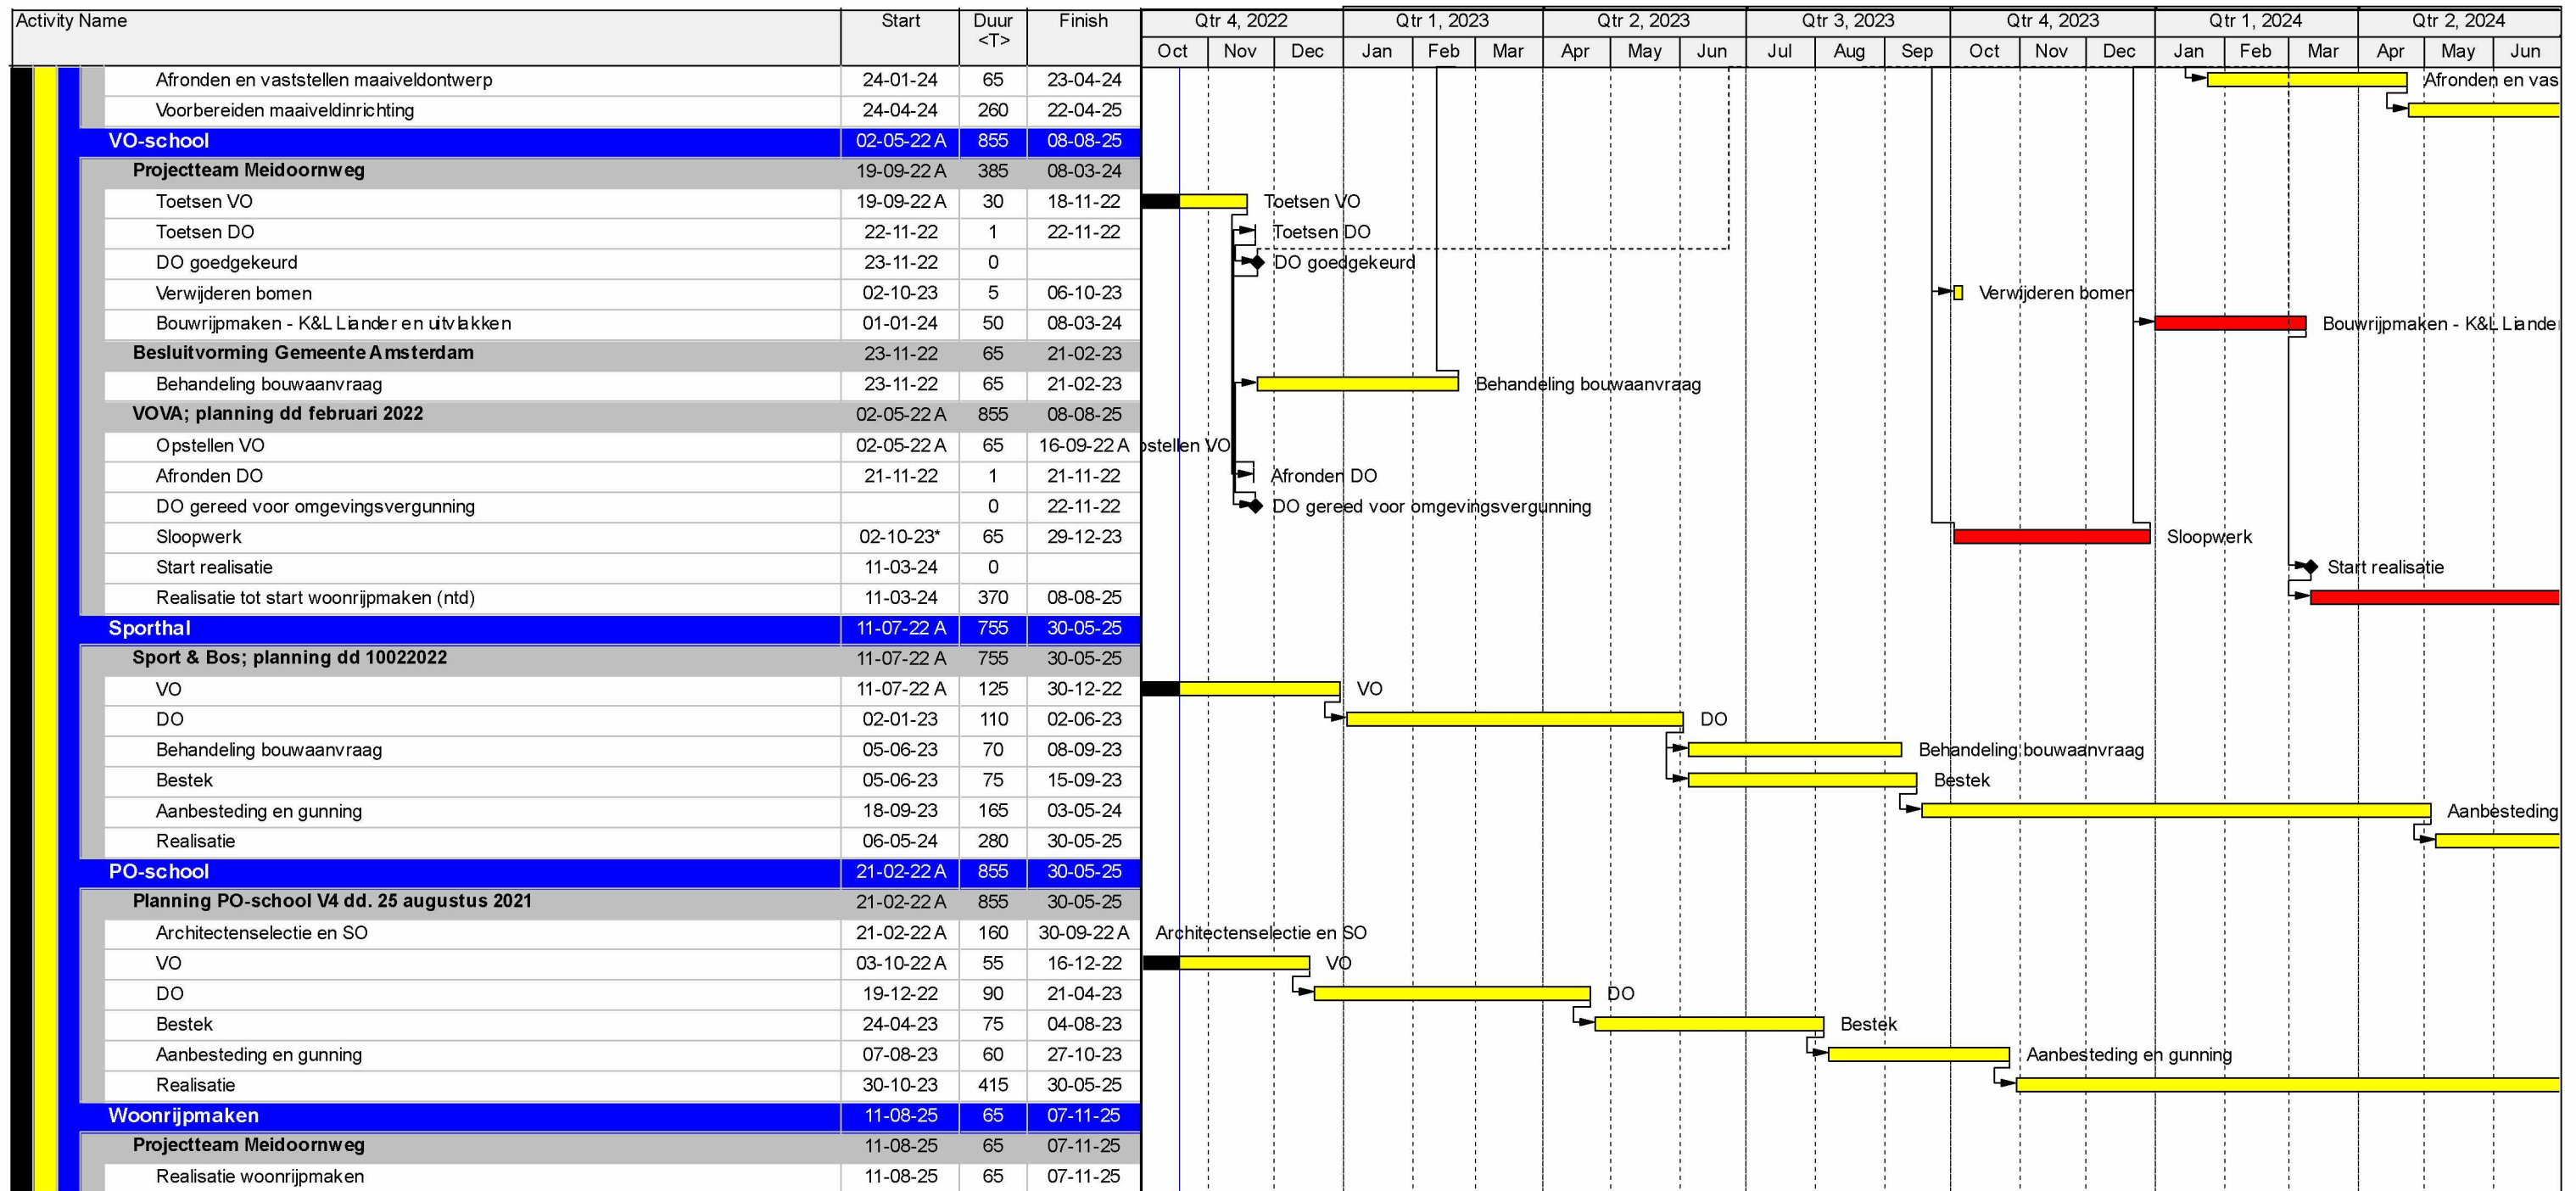

**Meidoornweg
Concept projectplanning**

■ Remaining Level of Effort ■ Critical Remaining Wo...
■ Remaining Work ◆ Milestone
■ Actual Work

**Meidoornweg
Concept projectplanning**