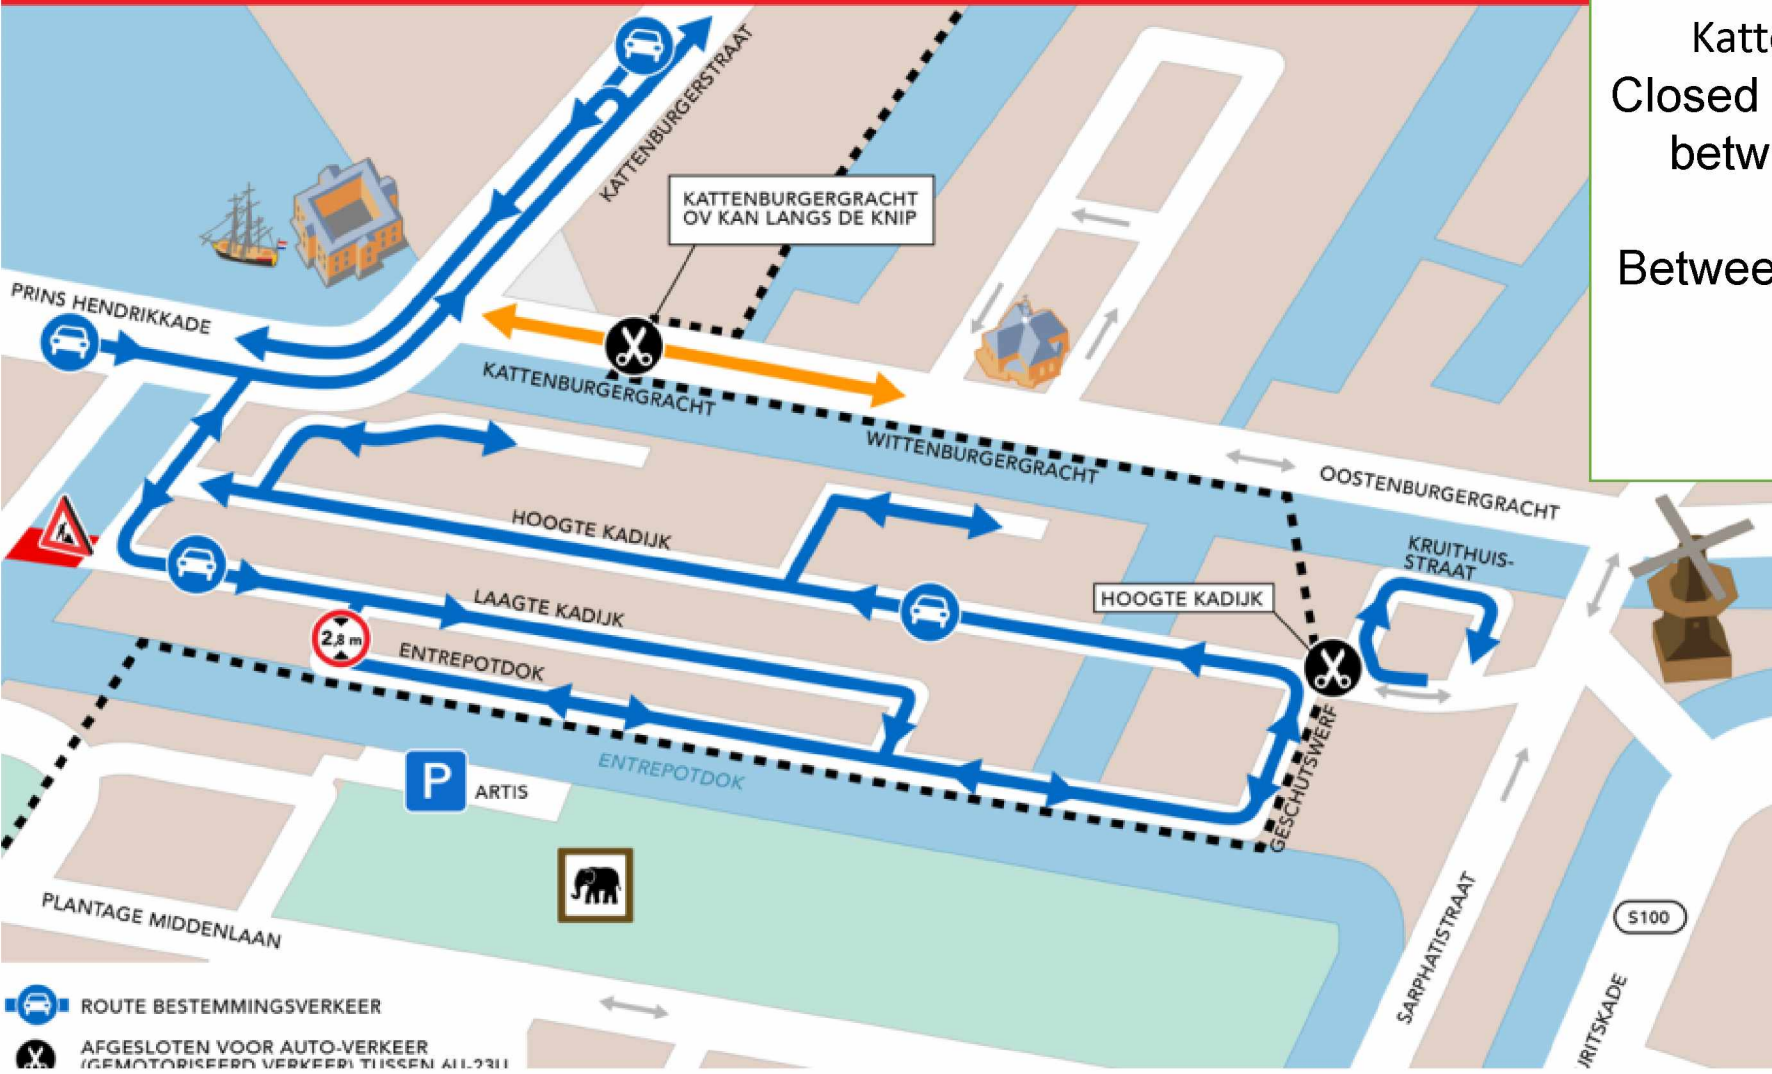

Routes knip Kattenburgergracht noordzijde en Hoogte Kadijk noordzijde van 12 juni t/m 23 juli, 6u-?

Kattenburgergracht.
Closed for cars both ways
between 06.00 am –
11.00 pm
Between 12 June - 23 July
2023

- ROUTE BESTEMMINGSVERKEER
- AFGESLOTEN VOOR AUTO-VERKEER (GEMOTORISEERD VERKEER) TUSSEN 06.00-23.00