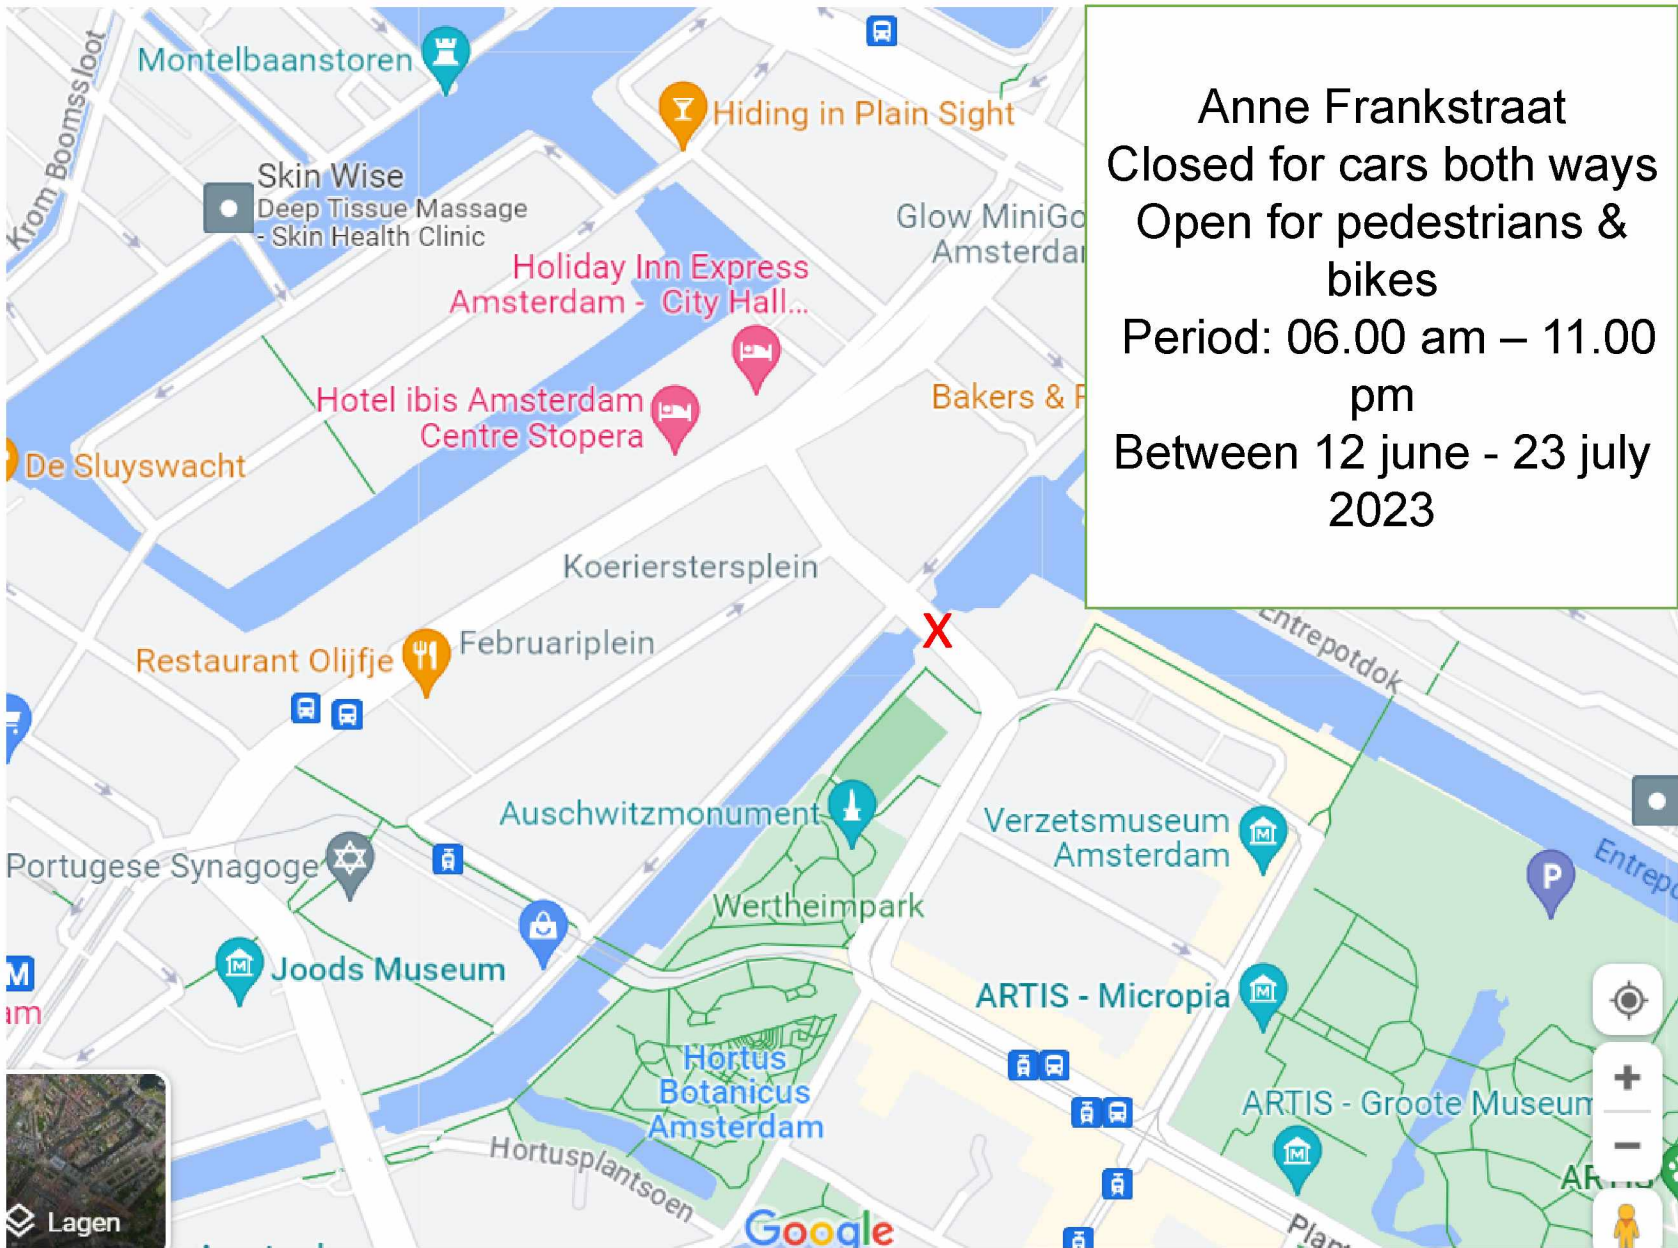

Weesperstraat between
tussen de Nieuwe
Herengracht en Nieuwe
Keizersgracht.
Closed for cars both ways
Open for pedestrians &
bikes
Period: 06.00 am – 11.00
pm
Between 12 june - 23 july
2023

Routes knip Weesperstraat zuidzijde Anne Frank zuidzijde van 12 juni t/m 23 juli, 6u-23u

Weesperstraat between
tussen de Nieuwe
Herengracht en Nieuwe
Keizersgracht.
Closed for cars both ways
Open for pedestrians &
bikes
Period: 06.00 am – 11.00
pm
Between 12 June - 23 July
2023

Anne Frankstraat
Closed for cars both ways
Open for pedestrians &
bikes
Period: 06.00 am – 11.00
pm
Between 12 June - 23 July
2023

Routes knip Weesperstraat noordzijde en Anne Frankstraat noordzijde van 12 juni t/m 23 juli, 6u-23u

Anne Frankstraat
Closed for cars both ways
Open for pedestrians &
bikes
Period: 06.00 am – 11.00
pm
Between 12 June - 23 July
2023