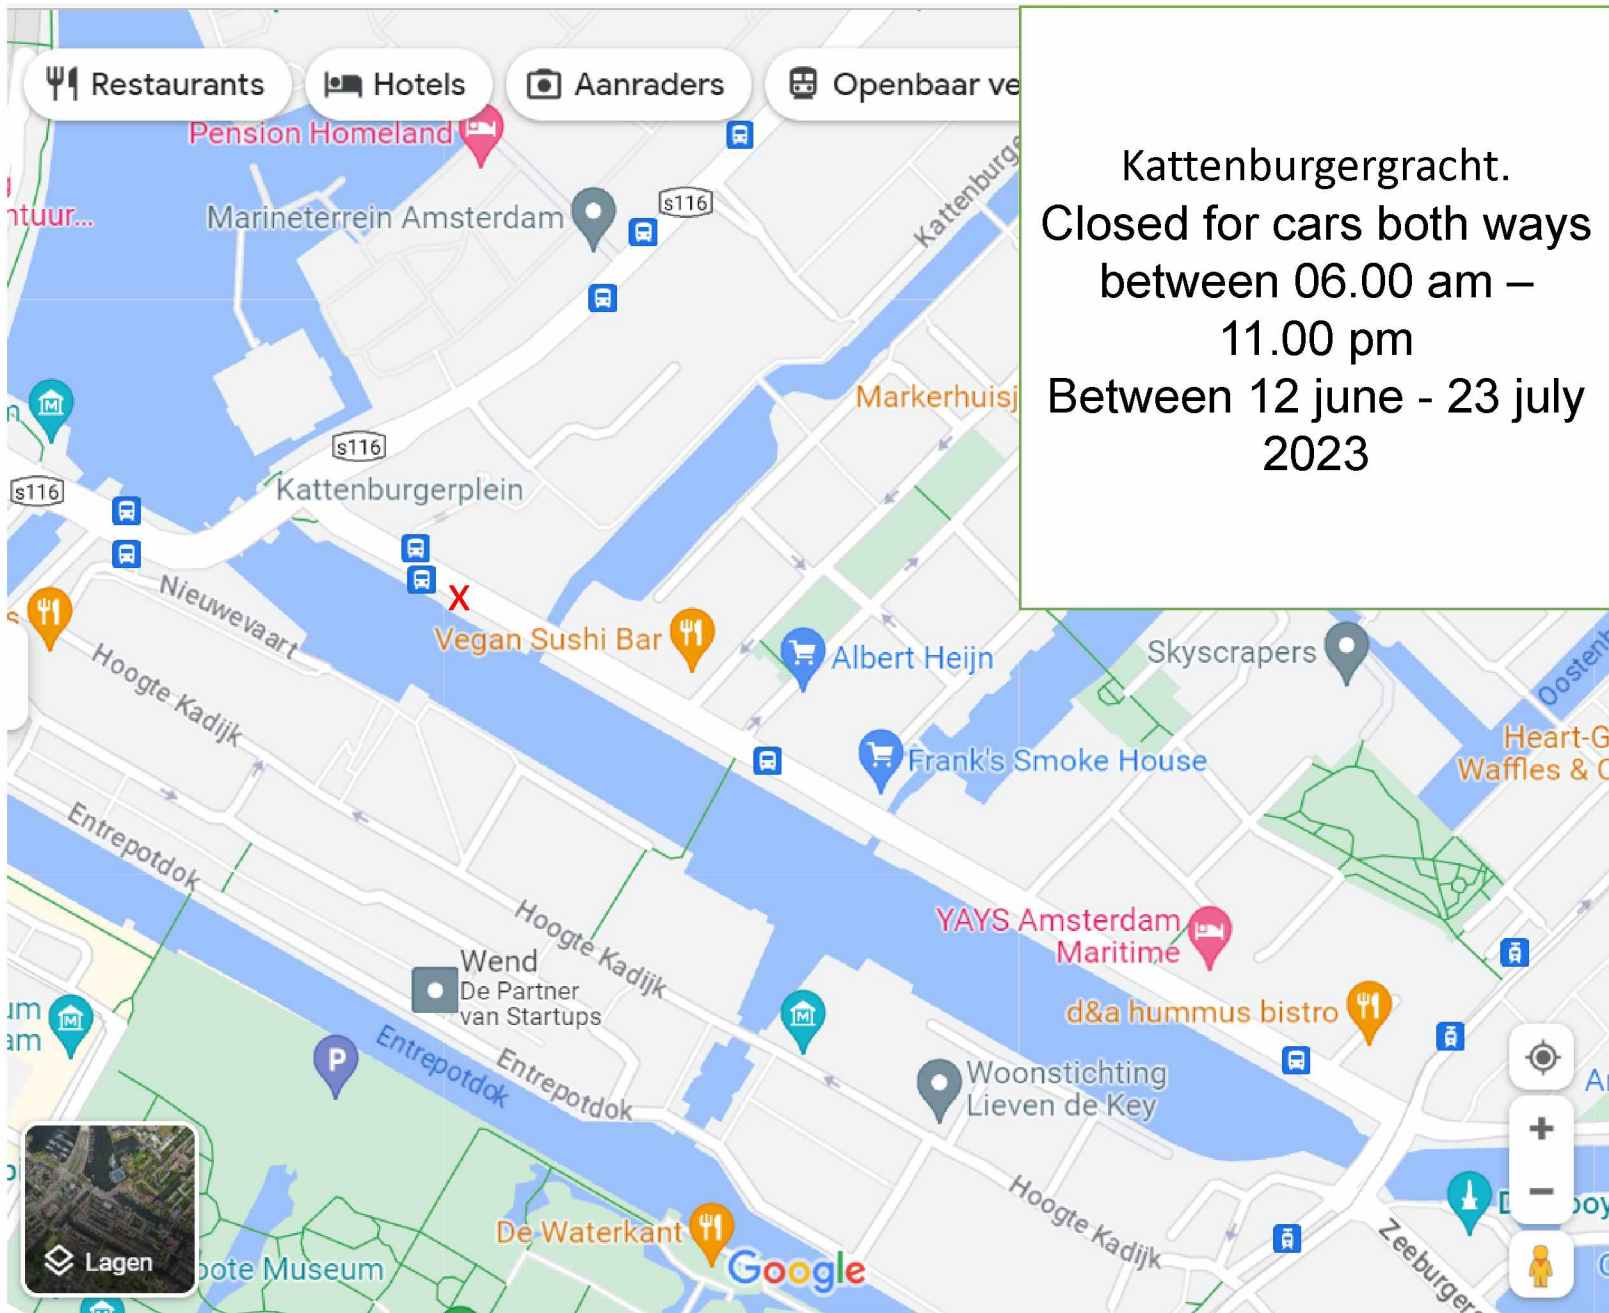

Kattenburgergracht.
Closed for cars both ways
between 06.00 am –
11.00 pm
Between 12 June - 23 July
2023