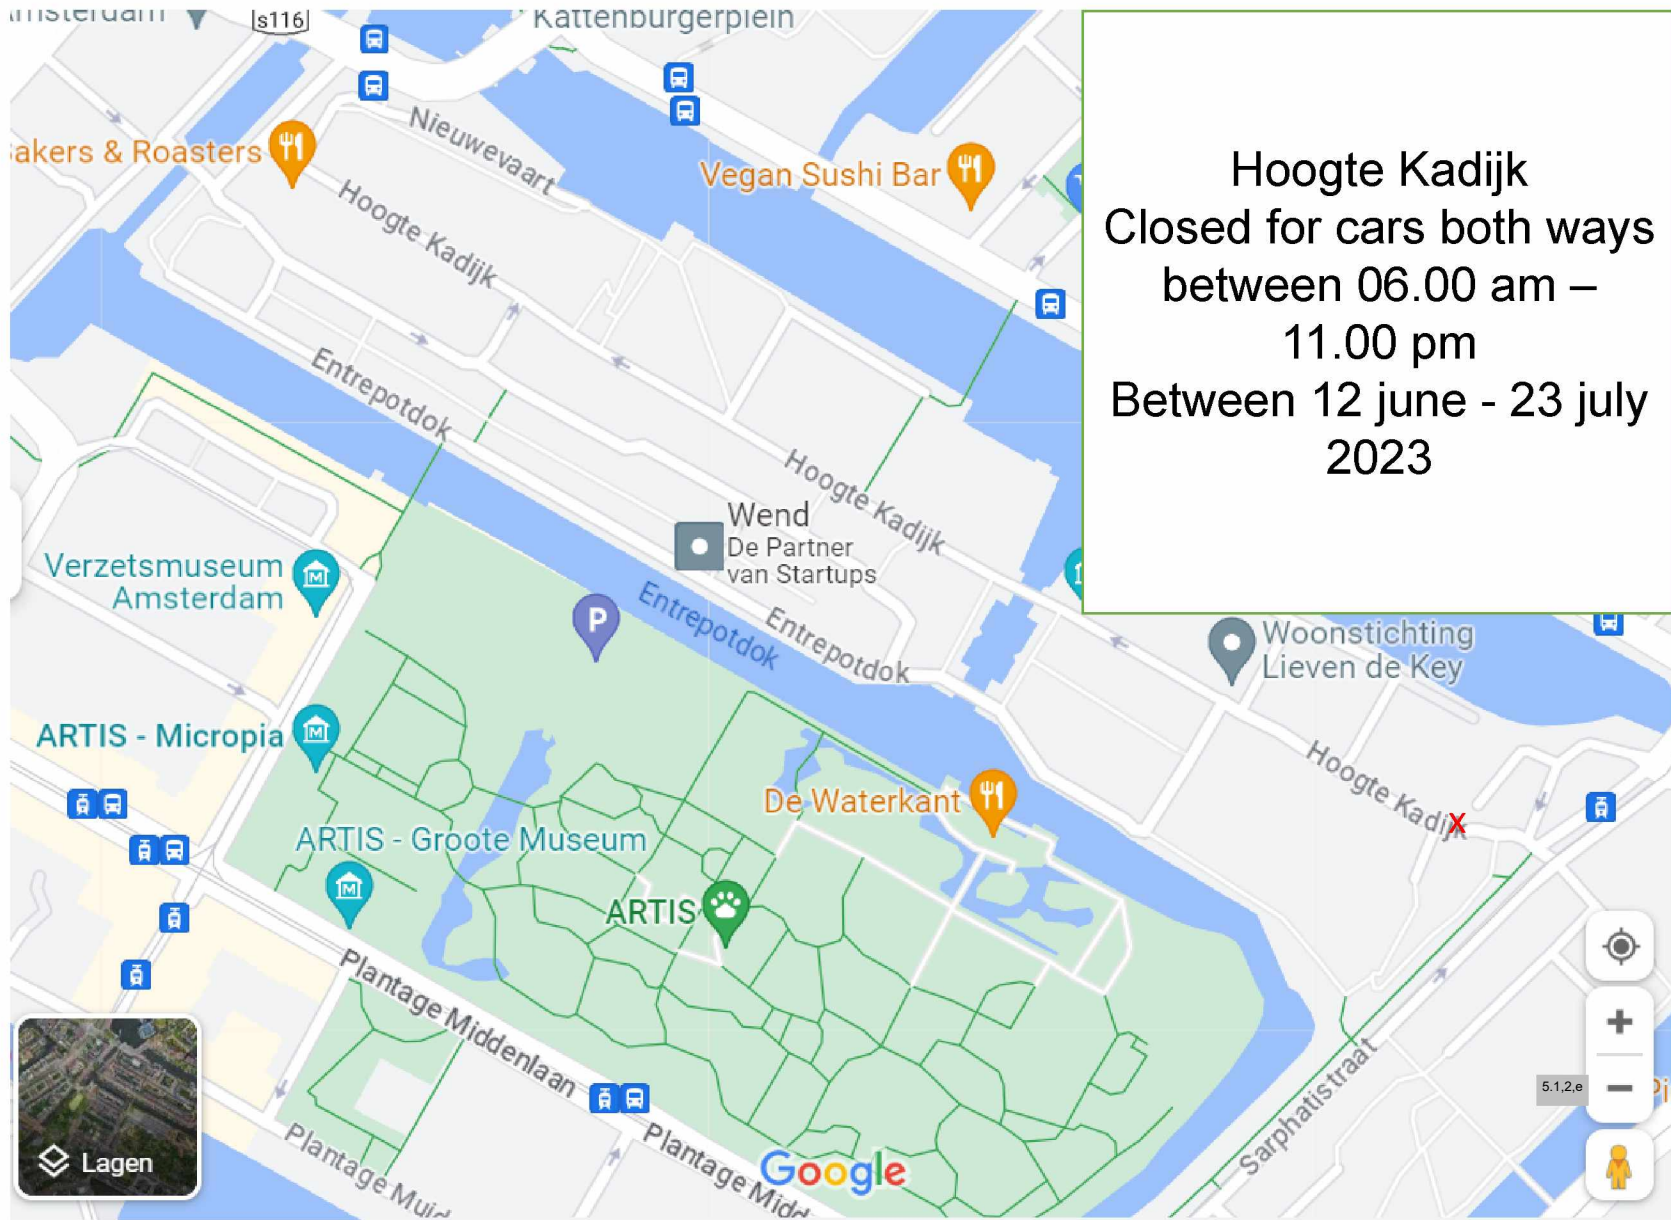

Weesperstraat between
tussen de Nieuwe
Herengracht en Nieuwe
Keizersgracht.
Closed for cars both ways
Open for pedestrians &
bikes
Period: 06.00 am – 11.00
pm
Between 12 june - 23 july
2023

Routes knip Weesperstraat zuidzijde Anne Frank zuidzijde van 12 juni t/m 23 juli, 6u-23u

Weesperstraat between
tussen de Nieuwe
Herengracht en Nieuwe
Keizersgracht.
Closed for cars both ways
Open for pedestrians &
bikes
Period: 06.00 am – 11.00
pm
Between 12 June - 23 July
2023

Anne Frankstraat
Closed for cars both ways
Open for pedestrians &
bikes
Period: 06.00 am – 11.00
pm
Between 12 June - 23 July
2023

Routes knip Weesperstraat noordzijde en Anne Frankstraat noordzijde van 12 juni t/m 23 juli, 6u-23u

Anne Frankstraat
Closed for cars both ways
Open for pedestrians &
bikes
Period: 06.00 am – 11.00
pm
Between 12 June - 23 July
2023