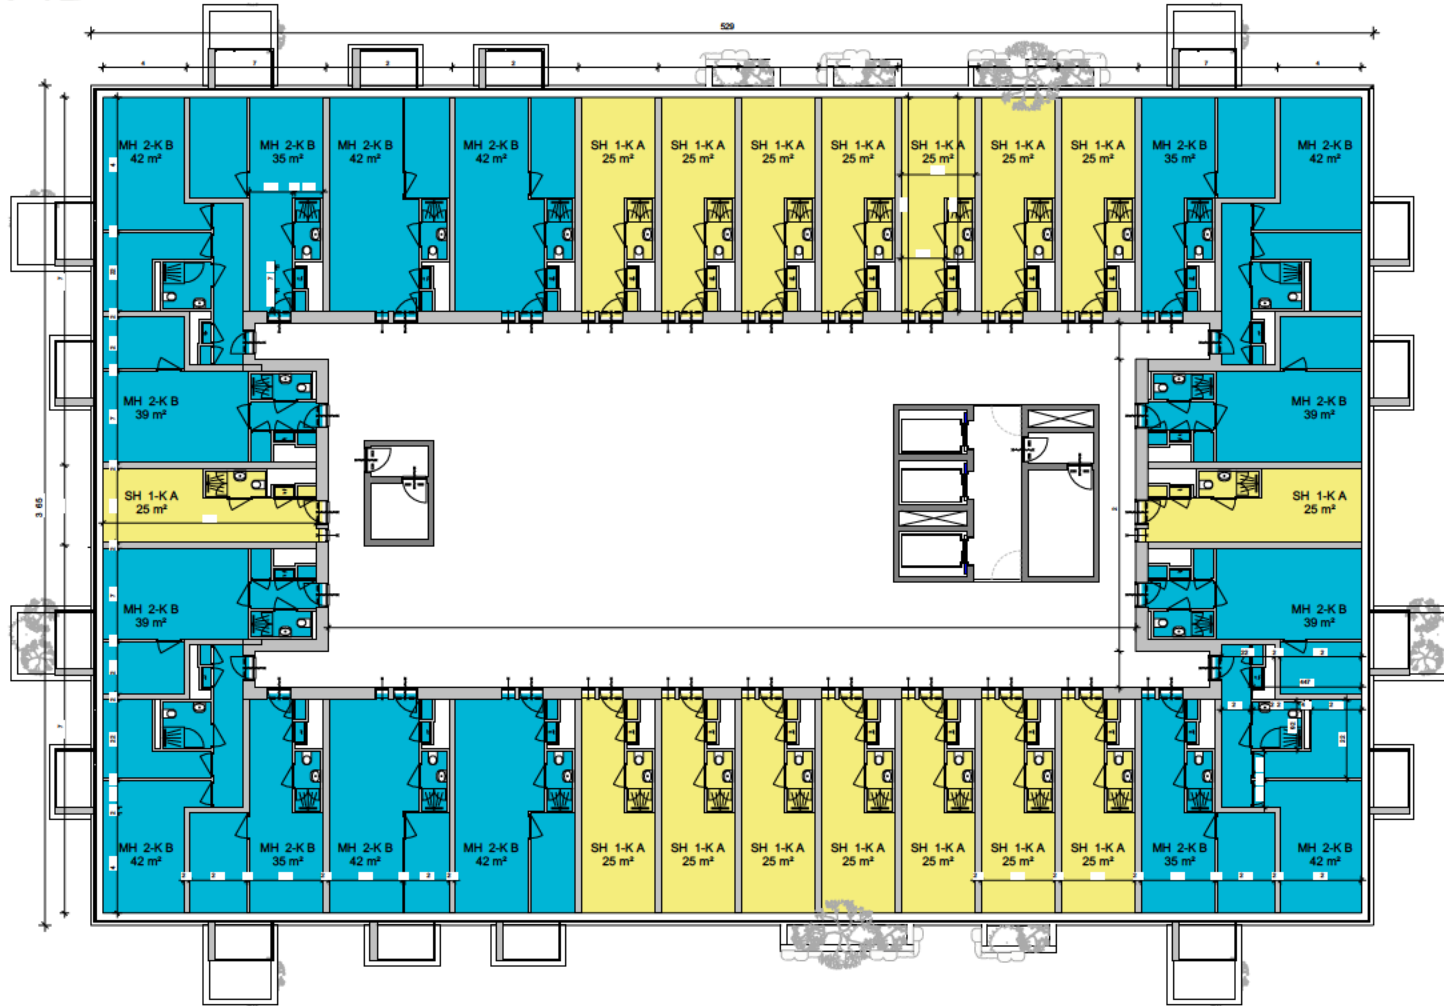

PLATTEGROND