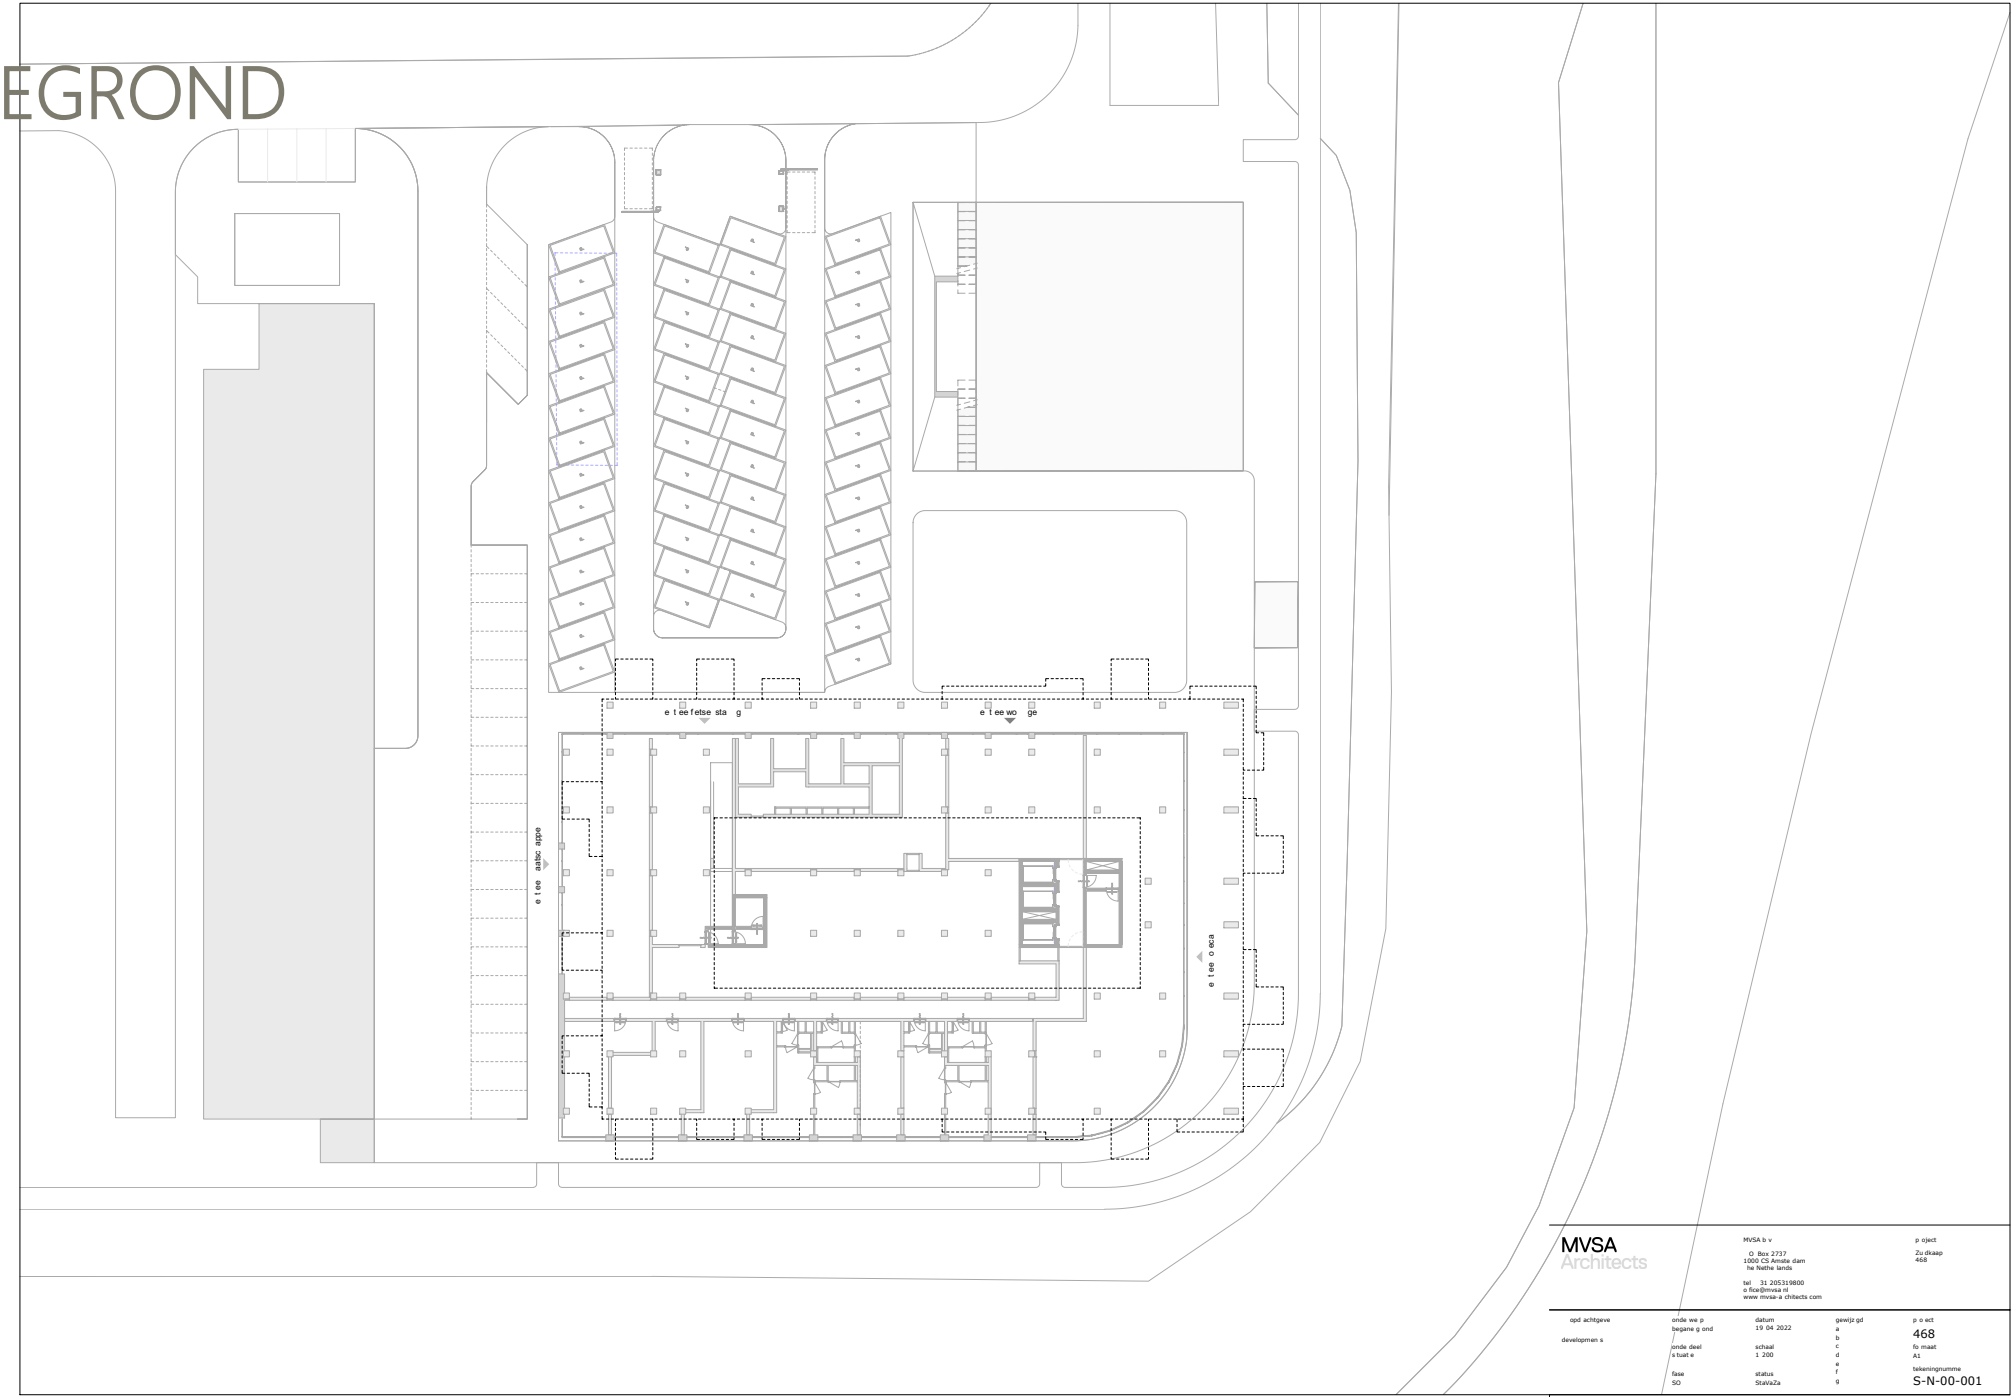

PLATTEGROND

MVSA
Architects

p-objekt
Zu. d. k. a. p.
468